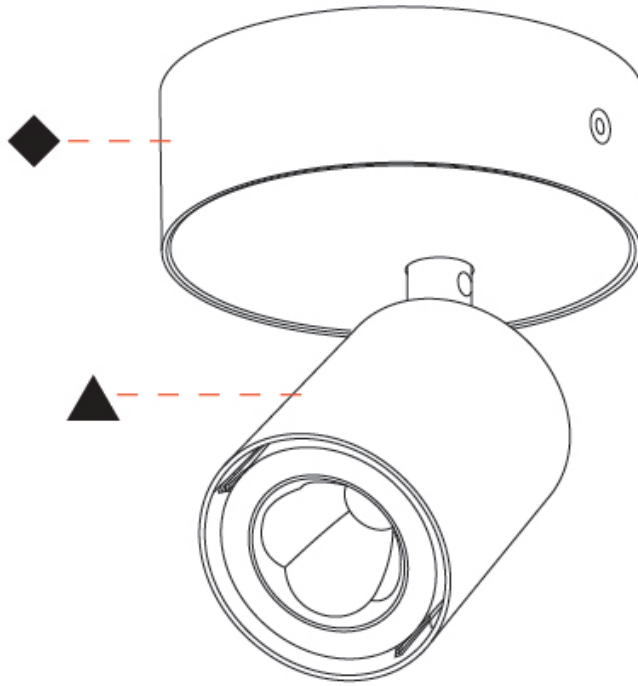

A3D349-

PROJECT

TYPE

SPECIFIER

QUANTITY

DATE

A