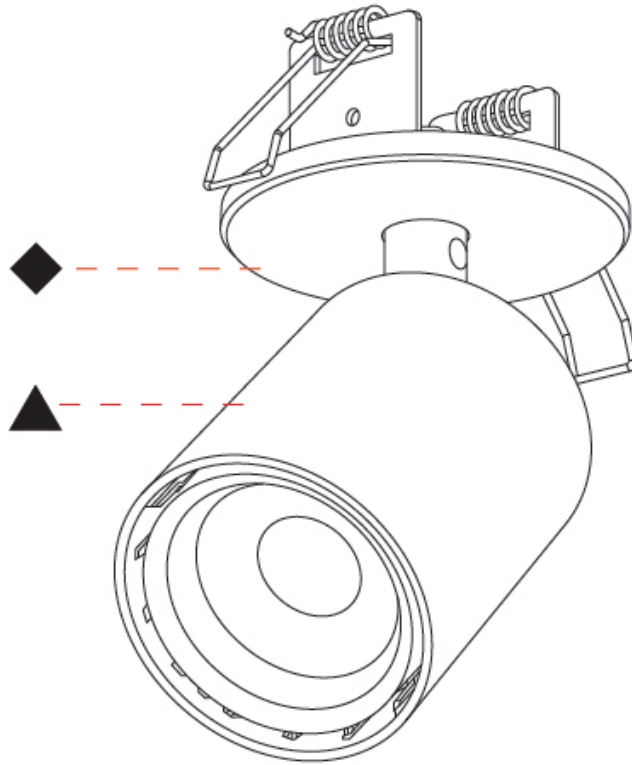

A3D343-

PROJECT _____

TYPE _____

SPECIFIER _____

QUANTITY _____

DATE _____