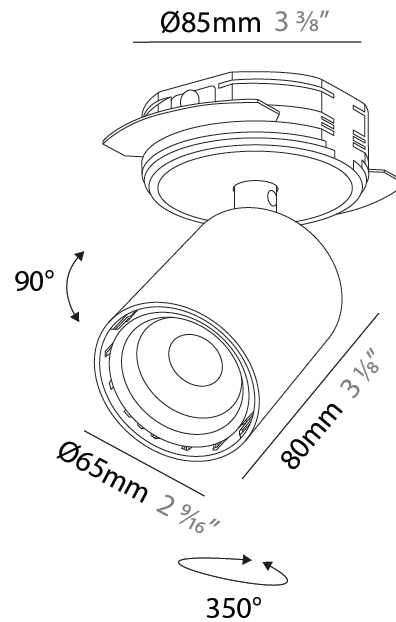

1. To build a product code in our configurator select the specify button on the base model # product page
2. To build a manual product code on this datasheet choose from the options listed below in blue font and add the suffix to the base model #

GENERAL

Series: Oiko Pro In
Brand: Prolicht
Division: Architectural
Mounting Type: Trimless
Mounting Location: Ceiling
Subcategory: Spots

PHYSICAL

Shape: Cylinder
Diameter (mm): 65
Diameter (in): 2 9/16
Height (mm): 120
Depth (mm): 50
Height (in): 4 3/4
Depth (in): 1 15/16
Light Distribution: Adjustable / Direct
Fixture Finish: SSR / BKV / CWI / CRY / HAB / UFT / ITA / RUA / FTG / MYG / LOD / PUS / FRO / FUP / KIA / POP / BLS / SPG / MEY / GOH / GUM / CHC / COM / ABZ / JAG / OBR / MOS / ROR
Fixture Material: Aluminum
Cut-out Measurements: 86mm / 3 3/8"

ELECTRICAL

Lamp Type: LED
Input Wattage (W): 21
Total Output Wattage (W): 19.1
Driver Included: No
Driver Location: Remote
Driver Type: Constant Current - Universal
Driver Class: Class 2
Input Voltage (V): 120 - 277
Constant Current (MA): 500

LED

Number of LEDs: 1
Color Temperature (°K): 2700 / 3000 / 3500 / 4000
Max. Delivered Lumen (lm): 1624 / 1632 / 1708 / 1724
Nominal Lumen (lm): 2040 / 2050 / 2146 / 2166
CRI: >90 CRI
Lamp Life (hrs): 50000

OPTICAL

Beam Angle: 14
Adjustability: Rotational 350°; Tilt 90°

RATINGS AND CERTIFICATIONS

Certified By: CSA Certified to UL and CSA Standards
IP rating: IP20