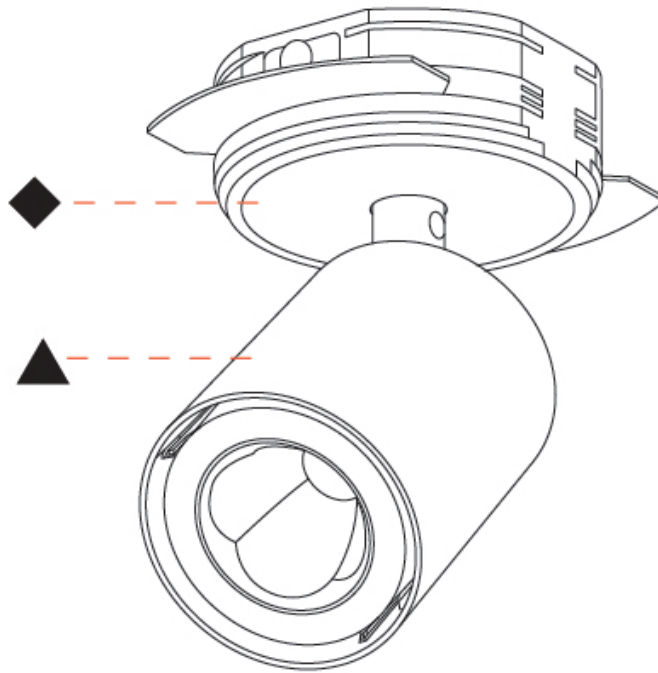

A3D364-

PROJECT

TYPE

SPECIFIER

QUANTITY

DATE

A