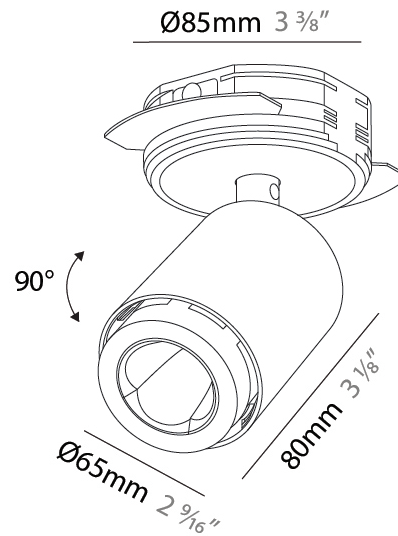

PROJECT	_____
TYPE	_____
SPECIFIER	_____
QUANTITY	_____
DATE	_____

OIKO PRO IN TRIMLESS

A3D362- _____
base number Finishes (Diamond) Finishes (Triangle)

1. To build a product code in our configurator select the specify button on the base model # product page
2. To build a manual product code on this datasheet choose from the options listed below in blue font and add the suffix to the base model #

GENERAL

Series: Oiko Pro In
Brand: Prolicht
Division: Architectural
Mounting Type: Trimless
Mounting Location: Ceiling
Subcategory: Spots

PHYSICAL

Shape: Cylinder
Diameter (mm): 65
Diameter (in): 2 9/16
Height (mm): 120
Depth (mm): 50
Height (in): 4 3/4
Depth (in): 1 15/16
Light Distribution: Adjustable / Direct
Fixture Finish: SSR / BKV / CWI / CRY / HAB / UFT / ITA / RUA / FTG / MYG / LOD / PUS / FRO / FUP / KIA / POP / BLS / SPG / MEY / GOH / GUM / CHC / COM / ABZ / JAG / OBR / MOS / ROR
Fixture Material: Aluminum
Cut-out Measurements: 68mm / 2 11/16"

ELECTRICAL

Lamp Type: LED
Input Wattage (W): 19.3

LED

Number of LEDs: 1
Color Temperature (°K): 2700-6500 Tunable White
Max. Delivered Lumen (lm): 919 - 1081
Nominal Lumen (lm): 1242 - 1460
CRI: >90 CRI
Lamp Life (hrs): 50000

OPTICAL

Beam Angle: 34
Adjustability: Rotational 350°; Tilt 90°

RATINGS AND CERTIFICATIONS

Certified By: CSA Certified to UL and CSA Standards
IP rating: IP20