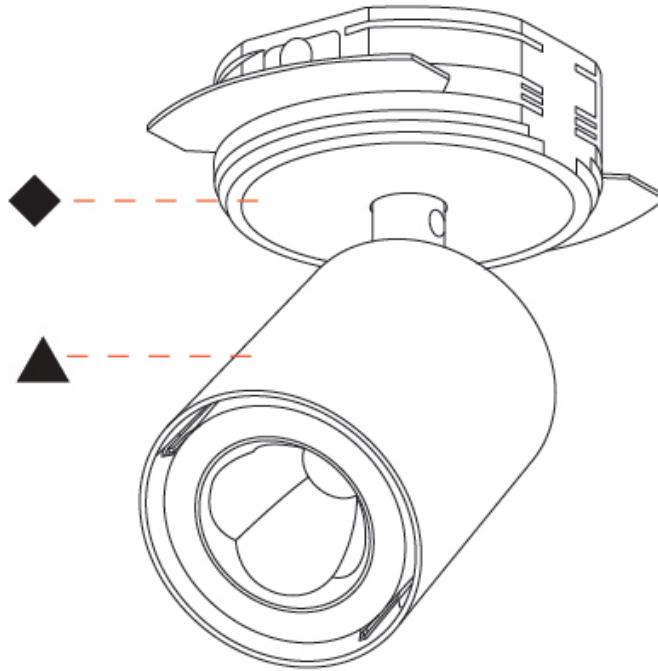

A3D363-

PROJECT

TYPE

SPECIFIER

QUANTITY

DATE

A