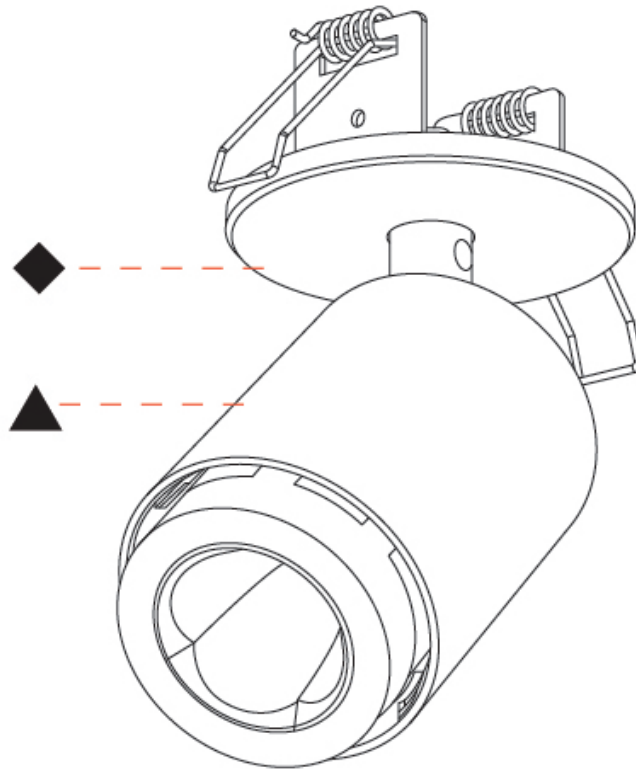

A3D358-

PROJECT

TYPE

SPECIFIER

QUANTITY

DATE

A