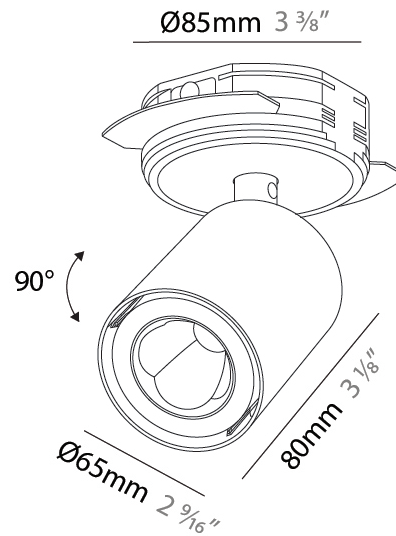

1. To build a product code in our configurator select the specify button on the base model # product page
2. To build a manual product code on this datasheet choose from the options listed below in blue font and add the suffix to the base model #

GENERAL

Series: Oiko Pro In
Brand: Prolicht
Division: Architectural
Mounting Type: Trimless
Mounting Location: Ceiling
Subcategory: Spots

PHYSICAL

Shape: Cylinder
Diameter (mm): 65
Diameter (in): 2 ⁹/₁₆
Height (mm): 120
Depth (mm): 50
Height (in): 4 ³/₄
Depth (in): 1 ¹⁵/₁₆
Light Distribution: Adjustable / Direct
Fixture Finish: SSR / BKV / CWI / CRY / HAB / UFT / ITA / RUA / FTG / MYG / LOD / PUS / FRO / FUP / KIA / POP / BLS / SPG / MEY / GOH / GUM / CHC / COM / ABZ / JAG / OBR / MOS / ROR
Fixture Material: Aluminum
Cut-out Measurements: 86mm / 3 3/8"

ELECTRICAL

Lamp Type: LED
Input Wattage (W): 19.1
Total Output Wattage (W): 17.3
Driver Included: No
Driver Location: Remote
Driver Type: Constant Current - Universal
Driver Class: Class 2
Input Voltage (V): 120 - 277
Constant Current (MA): 500

LED

Number of LEDs: 1
Color Temperature (°K): 2700 / 3000 / 3500 / 4000
Max. Delivered Lumen (lm): 1820 / 1829 / 1914 / 1932
Nominal Lumen (lm): 2040 / 2050 / 2146 / 2166
CRI: >90 CRI
Lamp Life (hrs): 50000

OPTICAL

Beam Angle: 62
Adjustability: Rotational 350°; Tilt 90°

RATINGS AND CERTIFICATIONS

Certified By: CSA Certified to UL and CSA Standards
IP rating: IP20