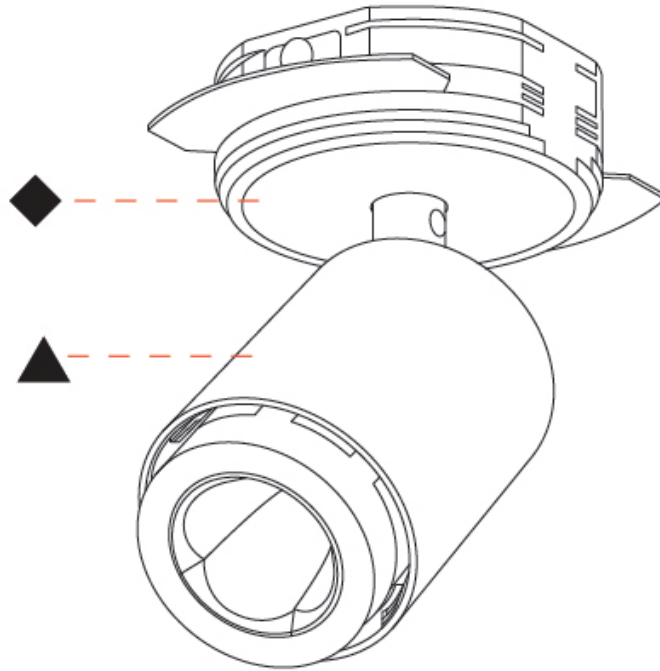

A3D362-

PROJECT	_____
TYPE	_____
SPECIFIER	_____
QUANTITY	_____
DATE	_____