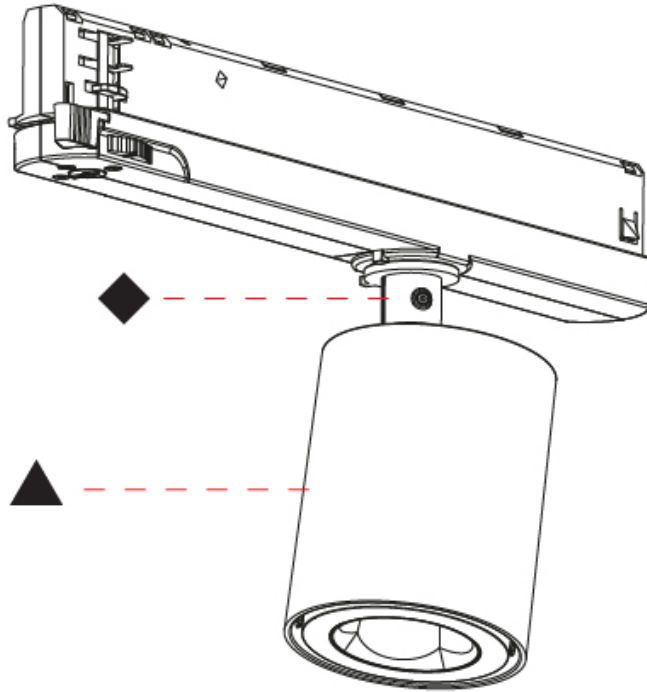

OIKO PRO IN TRACK

A3T205-

PROJECT _____

TYPE _____

SPECIFIER _____

QUANTITY _____

DATE _____

A