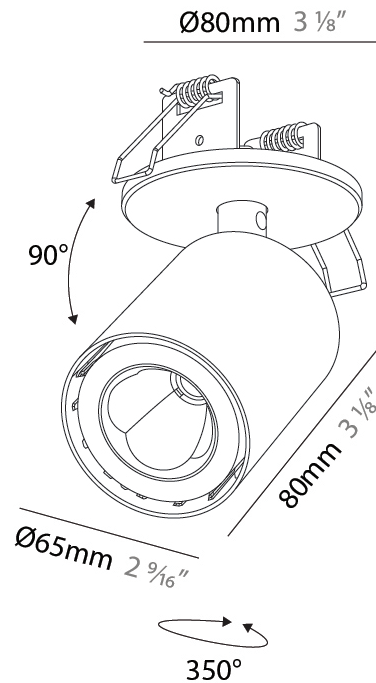

A3D359- _____ - _____

base number   Finishes (Diamond)   Finishes (Triangle)

1. To build a product code in our configurator select the specify button on the base model # product page
2. To build a manual product code on this datasheet choose from the options listed below in blue font and add the suffix to the base model #

GENERAL

Series: Oiko Pro In
Brand: Prolicht
Division: Architectural
Mounting Type: Surface
Mounting Location: Ceiling
Subcategory: Spots

PHYSICAL

Shape: Cylinder
Diameter (mm): 65
Diameter (in): 2 9/16
Height (mm): 120
Depth (mm): 50
Height (in): 4 3/4
Depth (in): 1 15/16
Light Distribution: Adjustable / Direct
Fixture Finish: SSR / BKV / CWI / CRY / HAB / UFT / ITA / RUA / FTG / MYG / LOD / PUS / FRO / FUP / KIA / POP / BLS / SPG / MEY / GOH / GUM / CHC / COM / ABZ / JAG / OBR / MOS / ROR
Fixture Material: Aluminum
Cut-out Measurements: 68mm / 2 11/16"

ELECTRICAL

Lamp Type: LED
Input Wattage (W): 14.4
Total Output Wattage (W): 13.1
Driver Included: No
Driver Location: Remote
Driver Type: Constant Current - Universal
Driver Class: Class 2
Input Voltage (V): 120 - 277
Constant Current (MA): 700

LED

Number of LEDs: 1
Color Temperature (°K): 2700 / 3000 / 3500 / 4000
Max. Delivered Lumen (lm): 1008 - 1186
Nominal Lumen (lm): 1242 - 1460
CRI: >90 CRI
Lamp Life (hrs): 50000

OPTICAL

Beam Angle: 50
Adjustability: Rotational 350°; Tilt 90°

RATINGS AND CERTIFICATIONS

Certified By: CSA Certified to UL and CSA Standards
IP rating: IP20