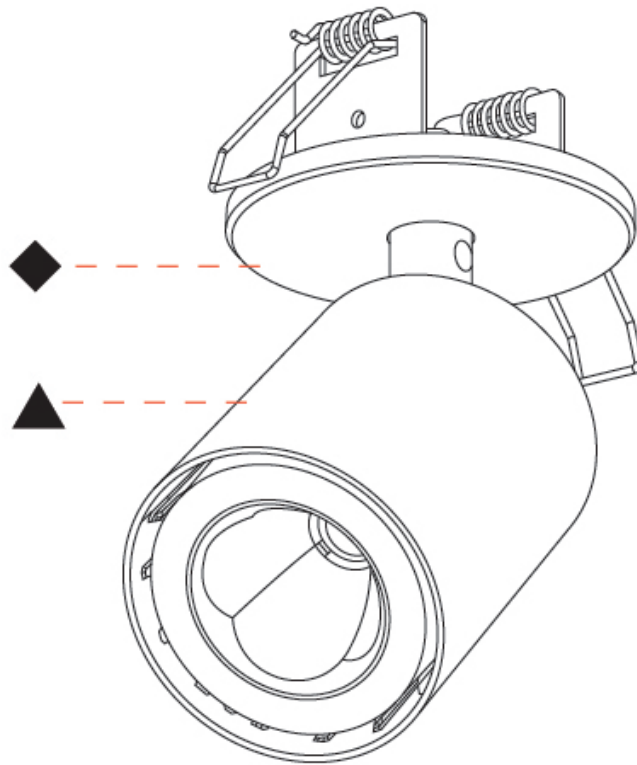

A3D346-

PROJECT	_____
TYPE	_____
SPECIFIER	_____
QUANTITY	_____
DATE	_____

A