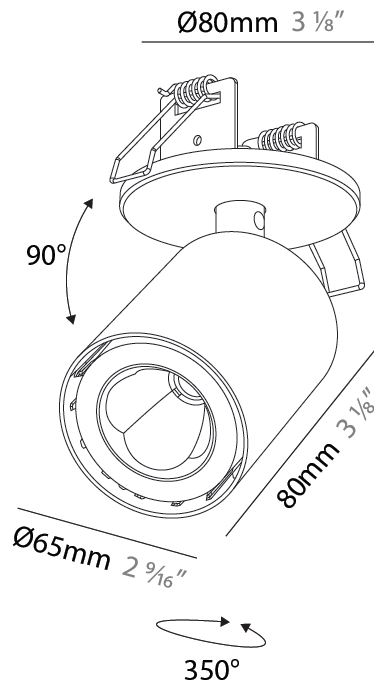

1. To build a product code in our configurator select the specify button on the base model # product page
2. To build a manual product code on this datasheet choose from the options listed below in blue font and add the suffix to the base model #

GENERAL

Series: Oiko Pro In
Brand: Prolicht
Division: Architectural
Mounting Type: Surface
Mounting Location: Ceiling
Subcategory: Spots

PHYSICAL

Shape: Cylinder
Diameter (mm): 65
Diameter (in): 2 ⁹/₁₆
Height (mm): 120
Depth (mm): 50
Height (in): 4 ³/₄
Depth (in): 1 ¹⁵/₁₆
Light Distribution: Adjustable / Direct
Fixture Finish: SSR / BKV / CWI / CRY / HAB / UFT / ITA / RUA / FTG / MYG / LOD / PUS / FRO / FUP / KIA / POP / BLS / SPG / MEY / GOH / GUM / CHC / COM / ABZ / JAG / OBR / MOS / ROR
Fixture Material: Aluminum
Cut-out Measurements: 68mm / 2 11/16"

ELECTRICAL

Lamp Type: LED
Input Wattage (W): 19
Total Output Wattage (W): 17.3
Driver Included: No
Driver Location: Remote
Driver Type: Constant Current - Universal
Driver Class: Class 2
Input Voltage (V): 120 - 277
Constant Current (MA): 500

LED

Number of LEDs: 1
Color Temperature (°K): 2700 / 3000 / 3500 / 4000
Max. Delivered Lumen (lm): 1820 / 1829 / 1914 / 1932
Nominal Lumen (lm): 2040 / 2050 / 2146 / 2166
CRI: >90 CRI
Lamp Life (hrs): 50000

OPTICAL

Beam Angle: 62
Adjustability: Rotational 350°; Tilt 90°

RATINGS AND CERTIFICATIONS

Certified By: CSA Certified to UL and CSA Standards
IP rating: IP20