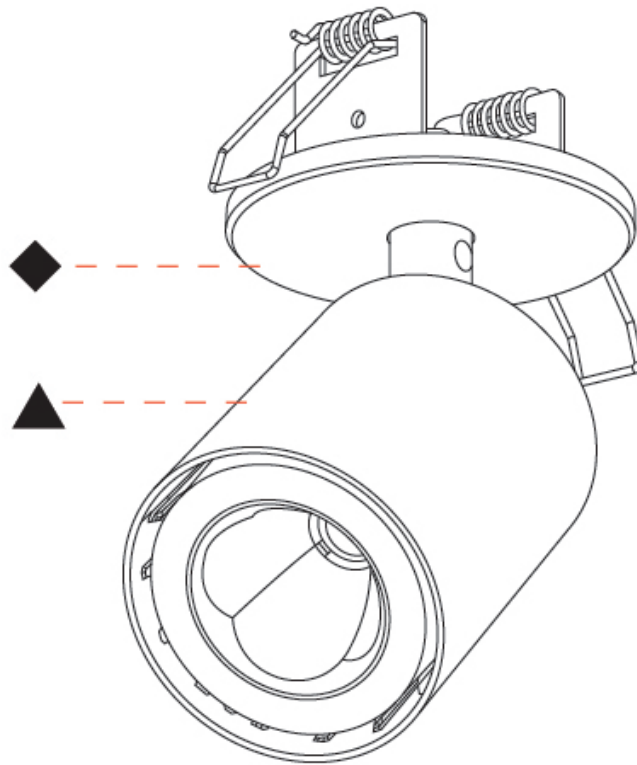

A3D359-

PROJECT

TYPE

SPECIFIER

QUANTITY

DATE

A