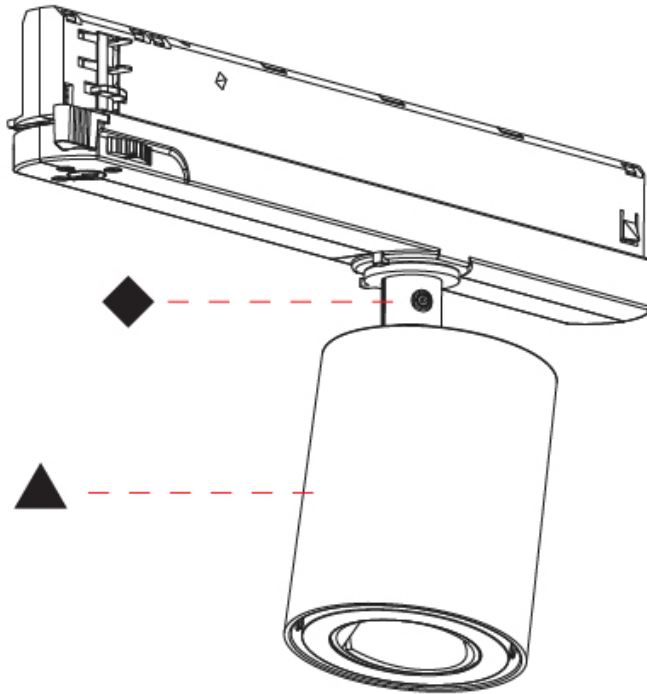

OIKO PRO IN TRACK

A3T206-

PROJECT _____

TYPE _____

SPECIFIER _____

QUANTITY _____

DATE _____

A