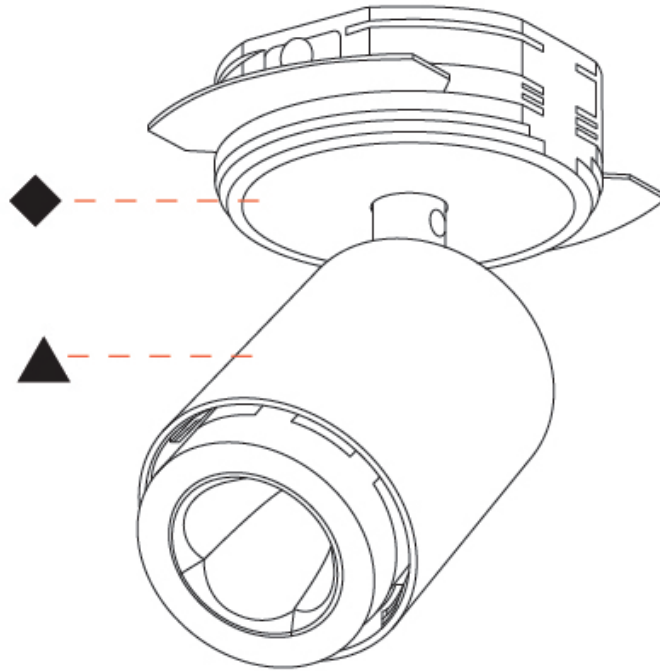

A3D354-

PROJECT

TYPE

SPECIFIER

QUANTITY

DATE