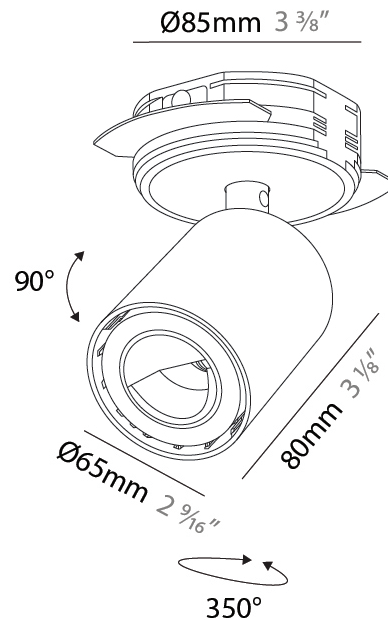

1. To build a product code in our configurator select the specify button on the base model # product page
2. To build a manual product code on this datasheet choose from the options listed below in blue font and add the suffix to the base model #

GENERAL

Series: Oiko Pro In
Subseries: Oiko Pro In
Brand: Prolicht
Division: Architectural
Mounting Type: Trimless
Mounting Location: Ceiling
Subcategory: Wallwash

PHYSICAL

Shape: Cylinder
Diameter (mm): 65
Diameter (in): 2 ⁹/₁₆
Height (mm): 120
Depth (mm): 50
Height (in): 4 ³/₄
Depth (in): 1 ¹⁵/₁₆
Light Distribution: Adjustable / Direct
Fixture Finish: SSR / BKV / CWI / CRY / HAB / UFT / ITA / RUA / FTG / MYG / LOD / PUS / FRO / FUP / KIA / POP / BLS / SPG / MEY / GOH / GUM / CHC / COM / ABZ / JAG / OBR / MOS / ROR
Fixture Material: Aluminum
Cut-out Measurements: 68mm / 2 11/16"

ELECTRICAL

Lamp Type: LED
Input Wattage (W): 14.4
Total Output Wattage (W): 13.1
Driver Included: No
Driver Location: Remote
Driver Type: Constant Current - Universal
Driver Class: Class 2
Input Voltage (V): 120
Constant Current (MA): 700

LED

Number of LEDs: 1
Color Temperature (°K): 2700-6500 Tunable White
Max. Delivered Lumen (lm): 988 - 1162
Nominal Lumen (lm): 1242 - 1460
CRI: >90 CRI
Lamp Life (hrs): 50000

OPTICAL

Adjustability: Rotational 350°; Tilt 90°

RATINGS AND CERTIFICATIONS

Certified By: CSA Certified to UL and CSA Standards
IP rating: IP20

PROJECT
TYPE
SPECIFIER
QUANTITY
DATE