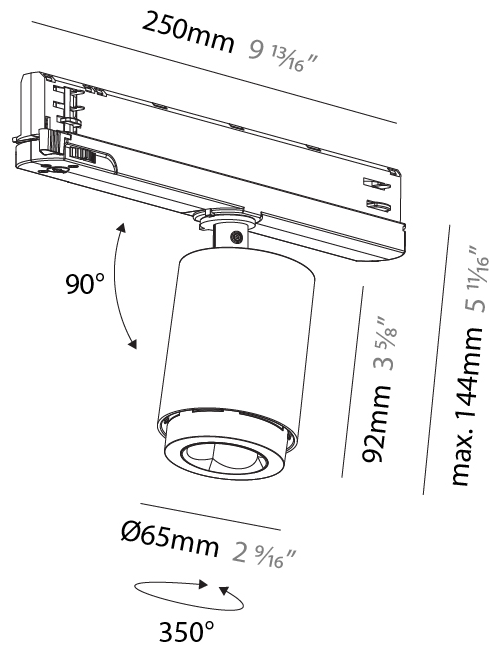

1. To build a product code in our configurator select the specify button on the base model # product page
2. To build a manual product code on this datasheet choose from the options listed below in blue font and add the suffix to the base model #

GENERAL

Series: Oiko Pro In
Brand: Prolicht
Division: Architectural
Mounting Type: Track
Mounting Location: Ceiling
Subcategory: Spots

PHYSICAL

Shape: Cylinder
Diameter (mm): 65
Diameter (in): 2 ⁹/₁₆
Length (mm): 250
Length (in): 9 ¹³/₁₆
Height (mm): 92
Height (in): 3 ⁵/₈
Max. Overall Height (mm): 144
Max. Overall Height (in): 5 ¹¹/₁₆
Light Distribution: Adjustable / Direct
Fixture Finish: SSR / BKV / CWI / CRY / HAB / UFT / ITA / RUA / FTG / MYG / LOD / PUS / FRO / FUP / KIA / POP / BLS / SPG / MEY / GOH / GUM / CHC / COM / ABZ / JAG / OBR / MOS / ROR
Holder Finish: WHI / BLK
Fixture Material: Aluminum

ELECTRICAL

Lamp Type: LED
Input Wattage (W): 19
Total Output Wattage (W): 17.3
Dimming: Non-Dimmable / 0-10V Dimming
Driver Included: Yes
Driver Location: Integrated
Driver Type: Constant Current - 120Vac
Input Voltage (V): 120

LED

Number of LEDs: 1
Color Temperature (°K): 2700 / 3000 / 3500 / 4000
Max. Delivered Lumen (lm): 1410 / 1517 / 1571 / 1603
Nominal Lumen (lm): 1905 / 2050 / 2123 / 2166
CRI: >90 CRI
Lamp Life (hrs): 50000

OPTICAL

Reflector°: 34

RATINGS AND CERTIFICATIONS

Certified By: CSA Certified to UL and CSA Standards
IP rating: IP20