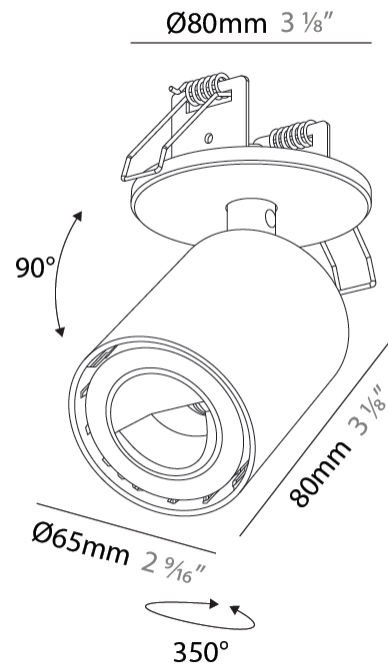

GENERAL

Series: Oiko Pro In
Brand: Prolicht
Division: Architectural
Mounting Type: Surface
Mounting Location: Ceiling
Subcategory: Wallwash

PHYSICAL

Shape: Cylinder
Diameter (mm): 65
Diameter (in): 2 9/16
Height (mm): 120
Depth (mm): 50
Height (in): 4 3/4
Depth (in): 1 15/16
Light Distribution: Adjustable / Direct
Fixture Finish: SSR / BKV / CWI / CRY / HAB / UFT / ITA / RUA / FTG / MYG / LOD / PUS / FRO / FUP / KIA / POP / BLS / SPG / MEY / GOH / GUM / CHC / COM / ABZ / JAG / OBR / MOS / ROR
Fixture Material: Aluminum
Cut-out Measurements: 68mm / 2 11/16"

ELECTRICAL

Lamp Type: LED
Input Wattage (W): 19.3
Total Output Wattage (W): 17.3
Dimming: Tri-Mode (Non-Dimming and Phase Dimming (120Vac only) and 0-10V Dimming)
Driver Included: No
Driver Location: Remote
Driver Type: Constant Current - Universal
Driver Class: Class 2
Input Voltage (V): 120 - 277
Constant Current (MA): 500

LED

Number of LEDs: 1
Color Temperature (°K): 2700 / 3000 / 3500 / 4000
Max. Delivered Lumen (lm): 1624 / 1632 / 1708 / 1724
Nominal Lumen (lm): 2040 / 2050 / 2146 / 2166
CRI: >90 CRI
Lamp Life (hrs): 50000

OPTICAL

Adjustability: Rotational 350°; Tilt 90°

RATINGS AND CERTIFICATIONS

Certified By: CSA Certified to UL and CSA Standards
IP rating: IP20