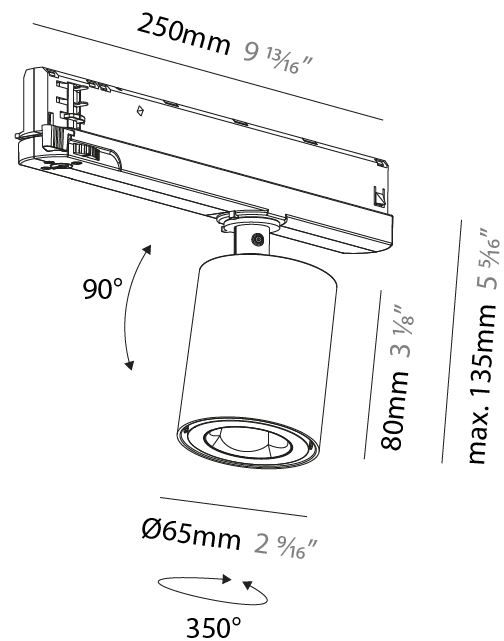

1. To build a product code in our configurator select the specify button on the base model # product page
2. To build a manual product code on this datasheet choose from the options listed below in blue font and add the suffix to the base model #

GENERAL

Series: Oiko Pro In
Brand: Prolicht
Division: Architectural
Mounting Type: Track
Mounting Location: Ceiling
Subcategory: Spots

PHYSICAL

Shape: Cylinder
Diameter (mm): 65
Diameter (in): 2 ⁹/₁₆
Length (mm): 250
Length (in): 9 ¹³/₁₆
Height (mm): 80
Height (in): 3 ¹/₈
Max. Overall Height (mm): 135
Max. Overall Height (in): 5 ⁵/₁₆
Light Distribution: Adjustable / Direct
Fixture Finish: SSR / BKV / CWI / CRY / HAB / UFT / ITA / RUA / FTG / MYG / LOD / PUS / FRO / FUP / KIA / POP / BLS / SPG / MEY / GOH / GUM / CHC / COM / ABZ / JAG / OBR / MOS / ROR
Holder Finish: WHI / BLK
Fixture Material: Aluminum

ELECTRICAL

Lamp Type: LED
Input Wattage (W): 19
Total Output Wattage (W): 17.3
Dimming: Non-Dimmable / 0-10V Dimming
Driver Included: Yes
Driver Location: Integrated
Driver Type: Constant Current - 120Vac
Driver Class: Class 2
Input Voltage (V): 120

LED

Number of LEDs: 1
Color Temperature (°K): 2700 / 3000 / 3500 / 4000
Max. Delivered Lumen (lm): 1278 / 1377 / 1432 / 1461
Nominal Lumen (lm): 1668 / 1797 / 1869 / 1907
CRI: >90 CRI
Lamp Life (hrs): 50000

OPTICAL

Reflector°: 14

RATINGS AND CERTIFICATIONS

Certified By: CSA Certified to UL and CSA Standards
IP rating: IP20