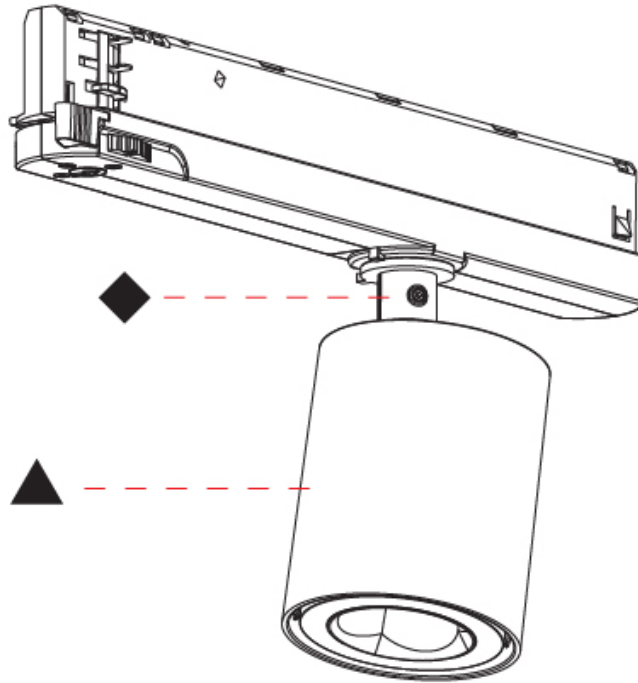

OIKO PRO IN TRACK

A3T204-

PROJECT _____

TYPE _____

SPECIFIER _____

QUANTITY _____

DATE _____

A