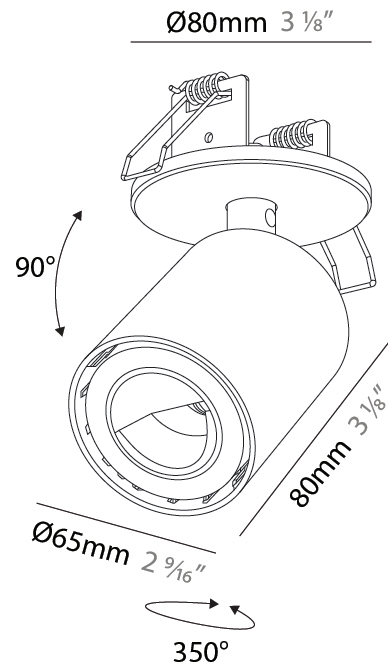

OIKO PRO IN SURFACE

A3D357- -

base number   Finishes (Diamond)   Finishes (Triangle)

1. To build a product code in our configurator select the specify button on the base model # product page
2. To build a manual product code on this datasheet choose from the options listed below in blue font and add the suffix to the base model #

GENERAL

Series: Oiko Pro In
Brand: Prolicht
Division: Architectural
Mounting Type: Surface
Mounting Location: Ceiling
Subcategory: Wallwash

PHYSICAL

Shape: Cylinder
Diameter (mm): 65
Diameter (in): 2 9/16
Height (mm): 120
Depth (mm): 50
Height (in): 4 3/4
Depth (in): 1 15/16
Light Distribution: Adjustable / Direct
Fixture Finish: SSR / BKV / CWI / CRY / HAB / UFT / ITA / RUA / FTG / MYG / LOD / PUS / FRO / FUP / KIA / POP / BLS / SPG / MEY / GOH / GUM / CHC / COM / ABZ / JAG / OBR / MOS / ROR
Fixture Material: Aluminum
Cut-out Measurements: 68mm / 2 11/16"

ELECTRICAL

Lamp Type: LED
Input Wattage (W): 14.4
Total Output Wattage (W): 13
Driver Included: No
Driver Location: Remote
Driver Type: Constant Current - Universal
Driver Class: Class 2
Input Voltage (V): 120 - 277
Constant Current (MA): 700

LED

Number of LEDs: 1
Color Temperature (°K): 2700-6500 Tunable White
Max. Delivered Lumen (lm): 988 - 1162
Nominal Lumen (lm): 1242 - 1460
CRI: >90 CRI
Lamp Life (hrs): 50000

OPTICAL

Adjustability: Rotational 350°; Tilt 90°

RATINGS AND CERTIFICATIONS

Certified By: CSA Certified to UL and CSA Standards
IP rating: IP20