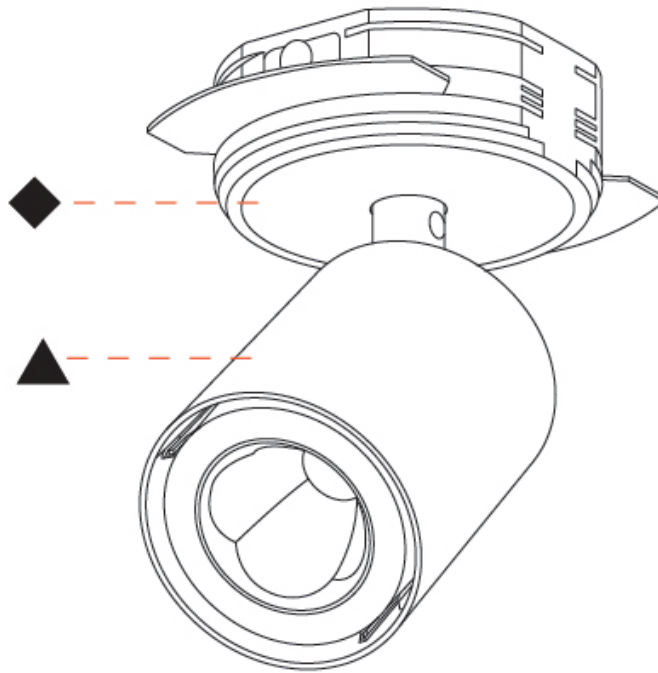

A3D355-

PROJECT	_____
TYPE	_____
SPECIFIER	_____
QUANTITY	_____
DATE	_____