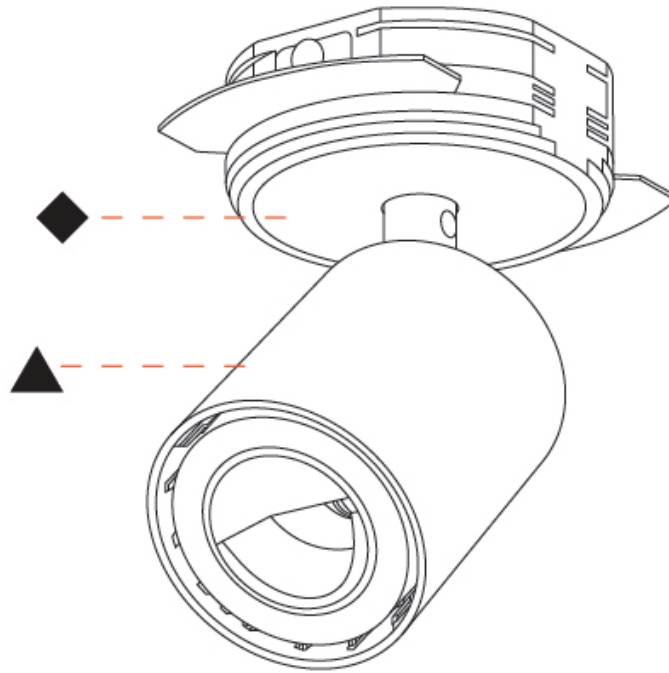

A3D352-

PROJECT

TYPE

SPECIFIER

QUANTITY

DATE