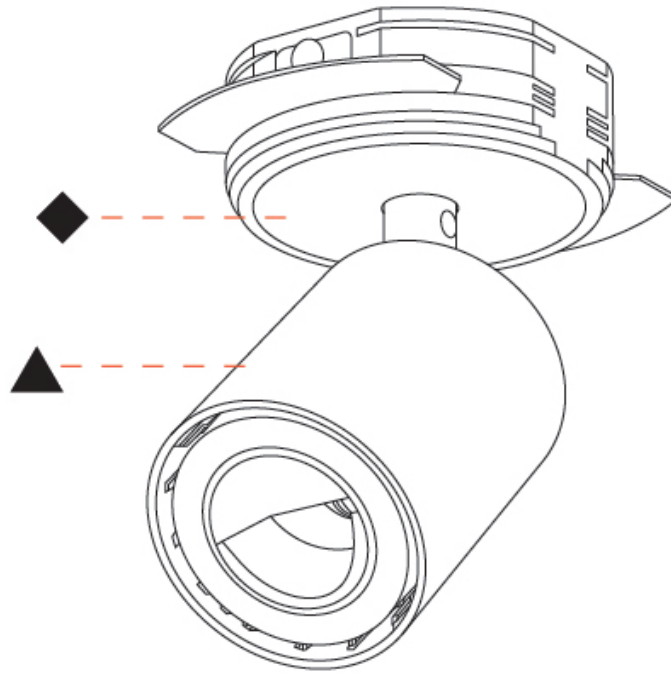

A3D361-

PROJECT

TYPE

SPECIFIER

QUANTITY

DATE