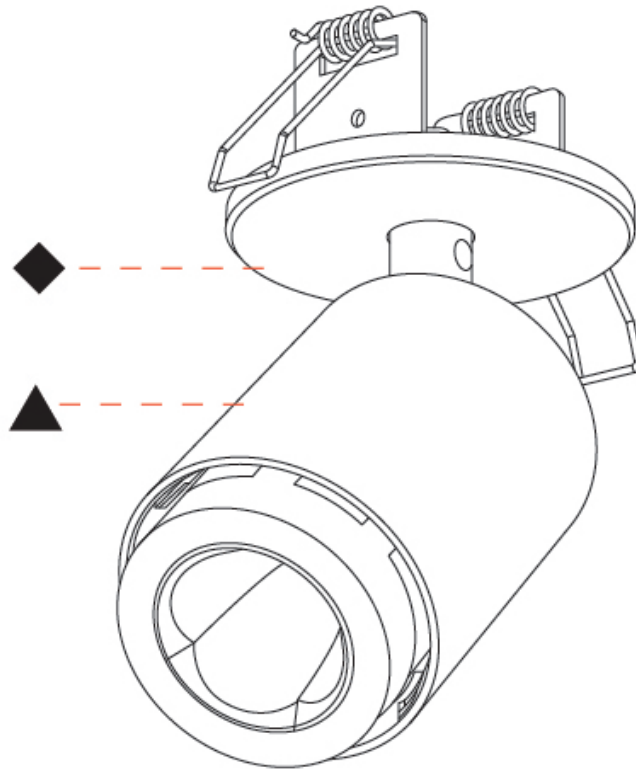

A3D344-

PROJECT	_____
TYPE	_____
SPECIFIER	_____
QUANTITY	_____
DATE	_____