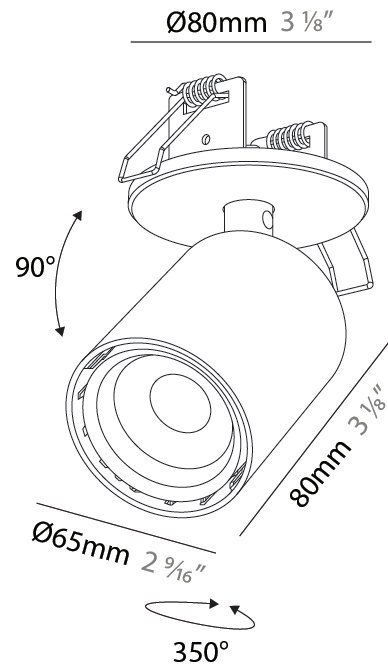

GENERAL

Series: Oiko Pro In
Brand: Prolicht
Division: Architectural
Mounting Type: Surface
Mounting Location: Ceiling
Subcategory: Spots

PHYSICAL

Shape: Cylinder
Diameter (mm): 65
Diameter (in): 2 ⁹/₁₆
Height (mm): 120
Depth (mm): 50
Height (in): 4 ³/₄
Depth (in): 1 ¹⁵/₁₆
Light Distribution: Adjustable / Direct
Fixture Finish: SSR / BKV / CWI / CRY / HAB / UFT / ITA / RUA / FTG / MYG / LOD / PUS / FRO / FUP / KIA / POP / BLS / SPG / MEY / GOH / GUM / CHC / COM / ABZ / JAG / OBR / MOS / ROR
Fixture Material: Aluminum
Cut-out Measurements: 68mm / 2 11/16"

ELECTRICAL

Lamp Type: LED
Input Wattage (W): 20
Total Output Wattage (W): 18.1
Dimming: Tri-Mode (Non-Dimming and Phase Dimming (120Vac only) and 0-10V Dimming)
Driver Included: No
Driver Location: Remote
Driver Type: Constant Current - Universal
Driver Class: Class 2
Input Voltage (V): 120 - 277
Constant Current (MA): 500

LED

Number of LEDs: 1
Color Temperature (°K): 2700 / 3000 / 3500 / 4000
Max. Delivered Lumen (lm): 1624 / 1632 / 1708 / 1724
Nominal Lumen (lm): 2040 / 2050 / 2146 / 2166
CRI: >90 CRI
Lamp Life (hrs): 50000

OPTICAL

Beam Angle: 14
Adjustability: Rotational 350°; Tilt 90°

RATINGS AND CERTIFICATIONS

Certified By: CSA Certified to UL and CSA Standards
IP rating: IP20