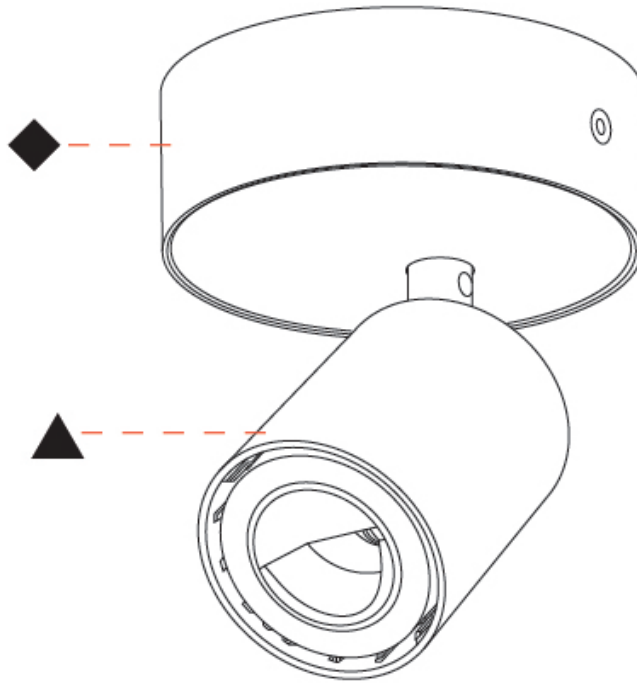

A3D347-

PROJECT	_____
TYPE	_____
SPECIFIER	_____
QUANTITY	_____
DATE	_____

A