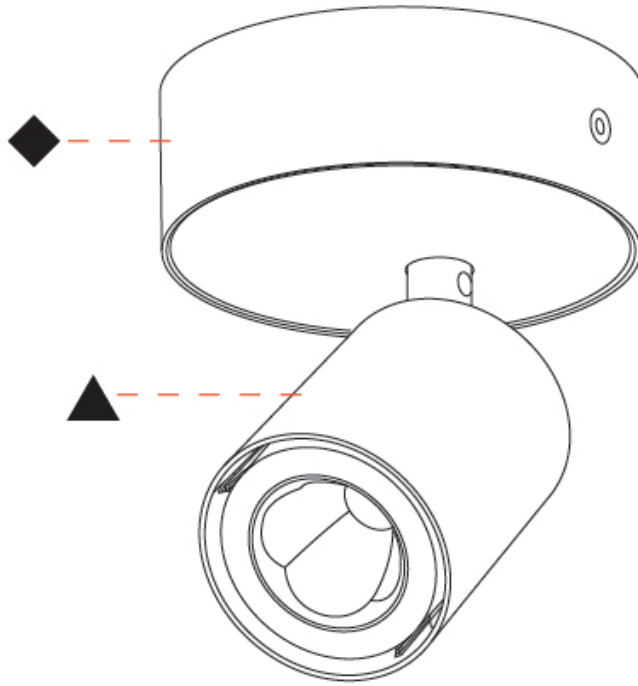

A3D350-

PROJECT

TYPE

SPECIFIER

QUANTITY

DATE

A