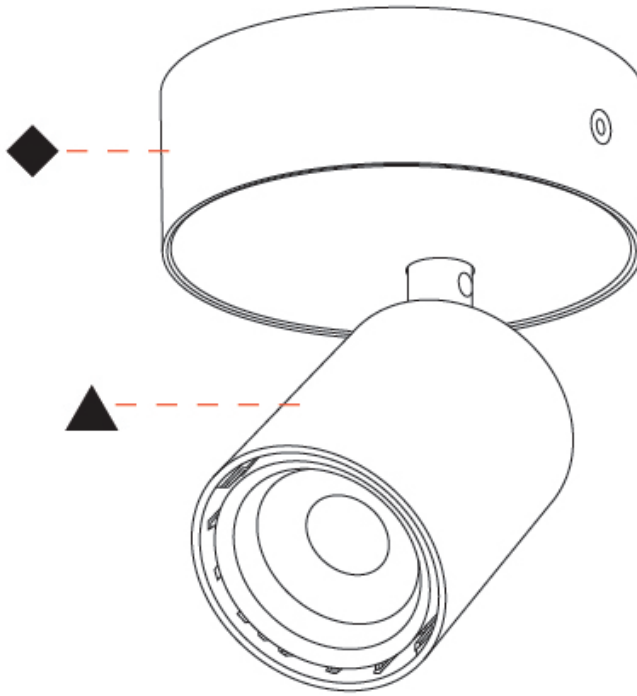

A3D351-

PROJECT _____

TYPE _____

SPECIFIER _____

QUANTITY _____

DATE _____

A