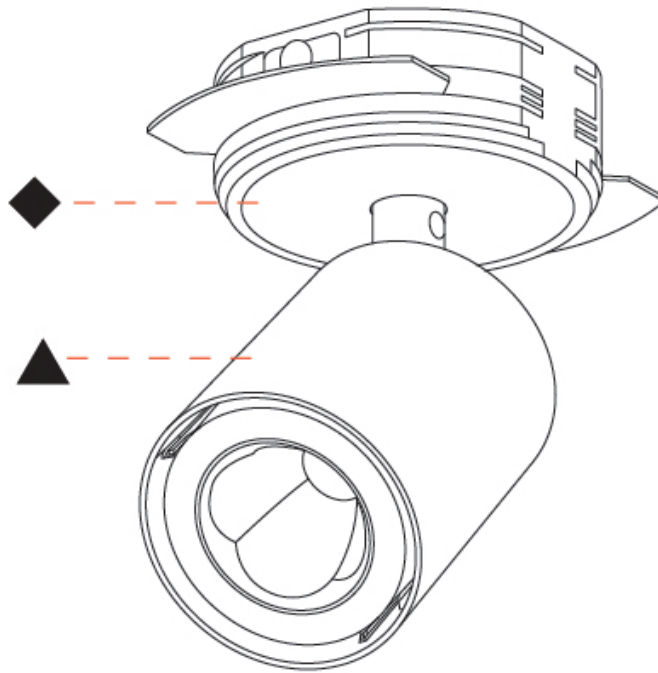

A3D356-

PROJECT

TYPE

SPECIFIER

QUANTITY

DATE

A