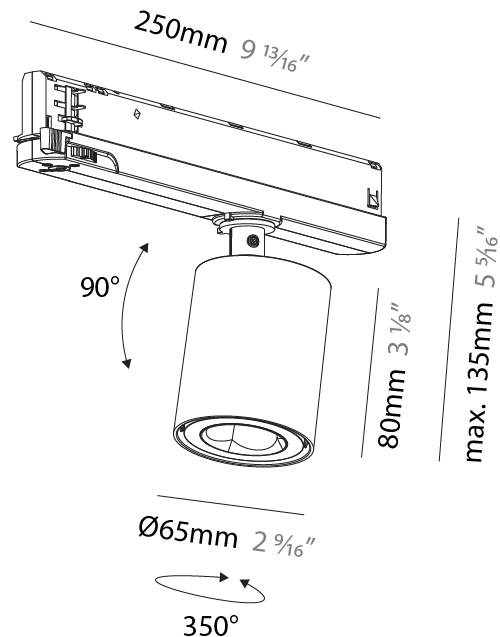

1. To build a product code in our configurator select the specify button on the base model # product page
2. To build a manual product code on this datasheet choose from the options listed below in blue font and add the suffix to the base model #

GENERAL

Series: Oiko Pro In
Brand: Prolicht
Division: Architectural
Mounting Type: Track
Mounting Location: Ceiling
Subcategory: Spots

PHYSICAL

Shape: Cylinder
Diameter (mm): 65
Diameter (in): 2 9/16
Length (mm): 250
Length (in): 9 13/16
Height (mm): 80
Height (in): 3 1/8
Max. Overall Height (mm): 135
Max. Overall Height (in): 5 5/16
Light Distribution: Adjustable / Direct
Fixture Finish: SSR / BKV / CWI / CRY / HAB / UFT / ITA / RUA / FTG / MYG / LOD / PUS / FRO / FUP / KIA / POP / BLS / SPG / MEY / GOH / GUM / CHC / COM / ABZ / JAG / OBR / MOS / ROR
Holder Finish: WHI / BLK
Fixture Material: Aluminum

ELECTRICAL

Lamp Type: LED
Input Wattage (W): 19
Total Output Wattage (W): 17.3
Dimming: Non-Dimmable / 0-10V Dimming
Driver Included: Yes
Driver Location: Integrated
Driver Type: Constant Current - 120Vac
Driver Class: Class 2
Input Voltage (V): 120

LED

Number of LEDs: 1
Color Temperature (°K): 2700 / 3000 / 3500 / 4000
Max. Delivered Lumen (lm): 1547 / 1665 / 1724 / 1759
Nominal Lumen (lm): 1905 / 2050 / 2123 / 2166
CRI: >90 CRI
Lamp Life (hrs): 50000

OPTICAL

Reflector: 50

RATINGS AND CERTIFICATIONS

Certified By: CSA Certified to UL and CSA Standards
IP rating: IP20