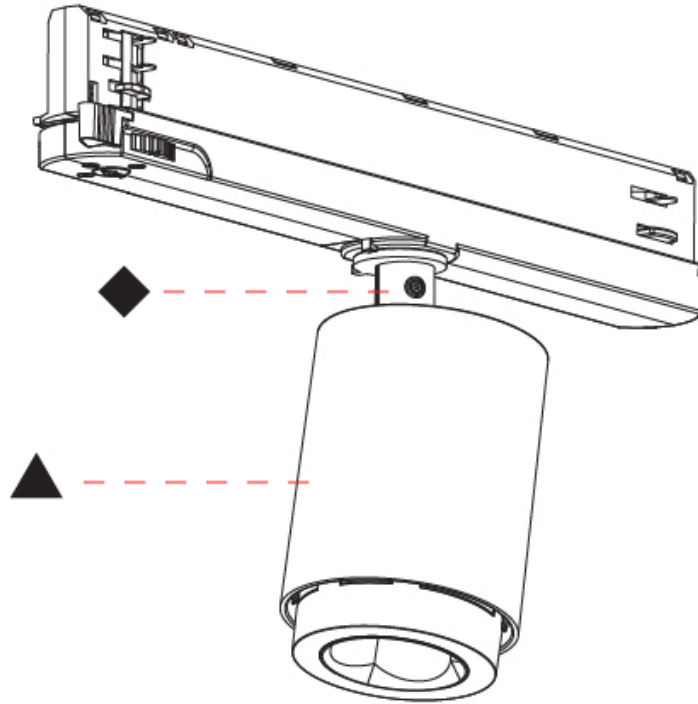

A3T203-

PROJECT	_____
TYPE	_____
SPECIFIER	_____
QUANTITY	_____
DATE	_____

A