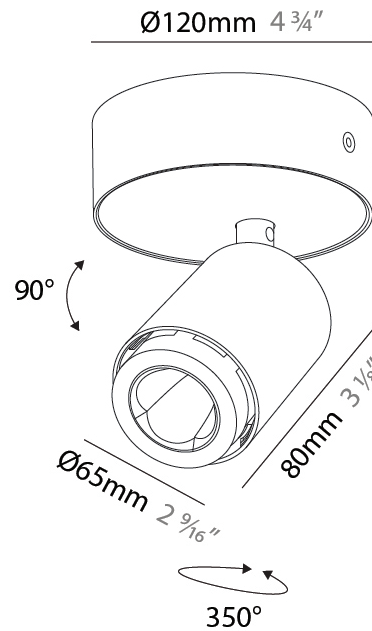

OIKO PRO IN SURFACE

A3D348-

base number   Color   Finishes   Finishes
Temperature   (Diamond)   (Triangle)

1. To build a product code in our configurator select the specify button on the base model # product page
2. To build a manual product code on this datasheet choose from the options listed below in blue font and add the suffix to the base model #

GENERAL

Series: Oiko Pro In
Brand: Prolicht
Division: Architectural
Mounting Type: Surface
Mounting Location: Ceiling
Subcategory: Spots

PHYSICAL

Shape: Cylinder
Diameter (mm): 65
Diameter (in): 2 ⁹/₁₆
Height (mm): 160
Height (in): 6 ³/₁₆
Light Distribution: Adjustable / Direct
Fixture Finish: SSR / BKV / CWI / CRY / HAB / UFT / ITA / RUA / FTG / MYG / LOD / PUS / FRO / FUP / KIA / POP / BLS / SPG / MEY / GOH / GUM / CHC / COM / ABZ / JAG / OBR / MOS / ROR
Fixture Material: Aluminum

ELECTRICAL

Lamp Type: LED
Input Wattage (W): 19.1
Total Output Wattage (W): 17.2
Driver Included: No
Driver Location: Integrated
Driver Type: Constant Current - Universal
Driver Class: Class 2
Input Voltage (V): 120 - 277

LED

Number of LEDs: 1
Color Temperature (°K): 2700 / 3000 / 3500 / 4000
Max. Delivered Lumen (lm): 1510 / 1517 / 1588 / 1603
Nominal Lumen (lm): 2040 / 2050 / 2146 / 2166
CRI: >90 CRI
Lamp Life (hrs): 50000

OPTICAL

Beam Angle: 34
Adjustability: Rotational 350°; Tilt 90°

RATINGS AND CERTIFICATIONS

Certified By: CSA Certified to UL and CSA Standards
IP rating: IP20

PROJECT
TYPE
SPECIFIER
QUANTITY
DATE