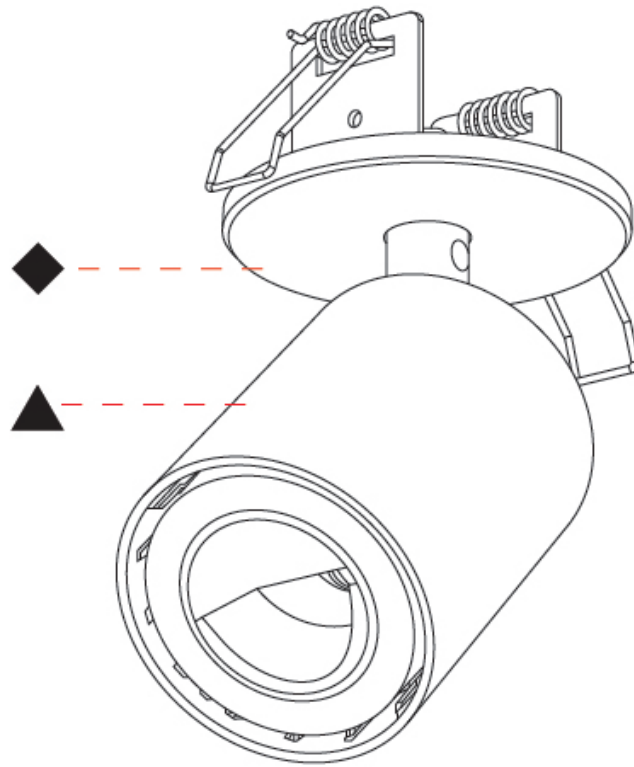

A3D357-

PROJECT _____

TYPE _____

SPECIFIER _____

QUANTITY _____

DATE _____

A