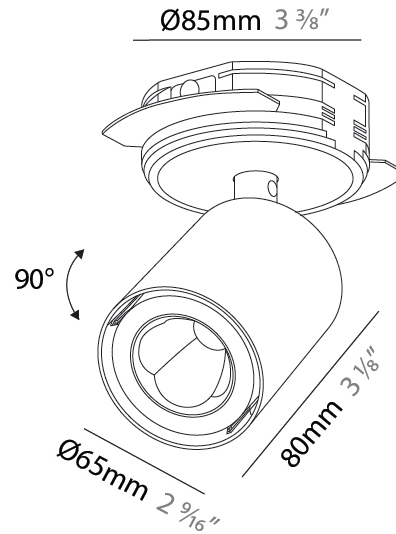

1. To build a product code in our configurator select the specify button on the base model # product page
2. To build a manual product code on this datasheet choose from the options listed below in blue font and add the suffix to the base model #

GENERAL

Series: Oiko Pro In
Brand: Prolicht
Division: Architectural
Mounting Type: Trimless
Mounting Location: Ceiling
Subcategory: Spots

PHYSICAL

Shape: Cylinder
Diameter (mm): 65
Diameter (in): 2 9/16
Height (mm): 120
Depth (mm): 50
Height (in): 4 3/4
Depth (in): 1 15/16
Light Distribution: Adjustable / Direct
Fixture Finish: SSR / BKV / CWI / CRY / HAB / UFT / ITA / RUA / FTG / MYG / LOD / PUS / FRO / FUP / KIA / POP / BLS / SPG / MEY / GOH / GUM / CHC / COM / ABZ / JAG / OBR / MOS / ROR
Fixture Material: Aluminum
Cut-out Measurements: 86mm / 3 3/8"

ELECTRICAL

Lamp Type: LED
Input Wattage (W): 19.1
Total Output Wattage (W): 17.3
Driver Included: No
Driver Location: Remote
Driver Type: Constant Current - Universal
Driver Class: Class 2
Input Voltage (V): 120 - 277
Constant Current (MA): 500

LED

Number of LEDs: 1
Color Temperature (°K): 2700 / 3000 / 3500 / 4000
Max. Delivered Lumen (lm): 1656 / 1665 / 1743 / 1759
Nominal Lumen (lm): 2040 / 2050 / 2146 / 2166
CRI: >90 CRI
Lamp Life (hrs): 50000

OPTICAL

Beam Angle: 50
Adjustability: Rotational 350°; Tilt 90°

RATINGS AND CERTIFICATIONS

Certified By: CSA Certified to UL and CSA Standards
IP rating: IP20