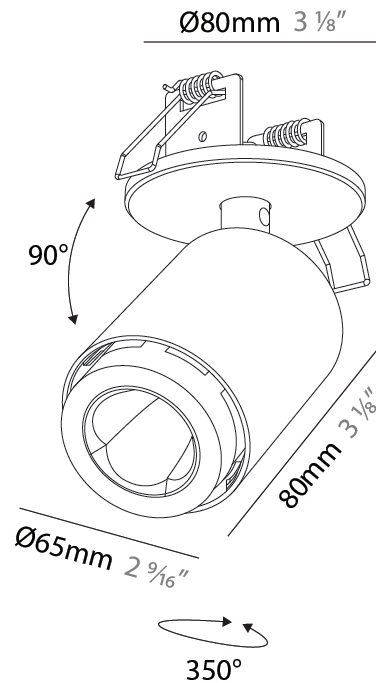

A3D358- _____ - _____
base number   Finishes (Diamond)   Finishes (Triangle)

1. To build a product code in our configurator select the specify button on the base model # product page
2. To build a manual product code on this datasheet choose from the options listed below in blue font and add the suffix to the base model #

GENERAL

Series: Oiko Pro In
Brand: Prolicht
Division: Architectural
Mounting Type: Surface
Mounting Location: Ceiling
Subcategory: Spots

PHYSICAL

Shape: Cylinder
Diameter (mm): 65
Diameter (in): 2 9/16
Height (mm): 120
Depth (mm): 50
Height (in): 4 3/4
Depth (in): 1 15/16
Light Distribution: Adjustable / Direct
Fixture Finish: SSR / BKV / CWI / CRY / HAB / UFT / ITA / RUA / FTG / MYG / LOD / PUS / FRO / FUP / KIA / POP / BLS / SPG / MEY / GOH / GUM / CHC / COM / ABZ / JAG / OBR / MOS / ROR
Fixture Material: Aluminum
Cut-out Measurements: 68mm / 2 11/16"

ELECTRICAL

Lamp Type: LED
Input Wattage (W): 14.4
Total Output Wattage (W): 13.1
Driver Included: No
Driver Location: Remote
Driver Type: Constant Current - Universal
Driver Class: Class 2
Input Voltage (V): 120 - 277
Constant Current (MA): 700

LED

Number of LEDs: 1
Color Temperature (°K): 2700-6500 Tunable White
Max. Delivered Lumen (lm): 919 - 1081
Nominal Lumen (lm): 1242 - 1460
CRI: >90 CRI
Lamp Life (hrs): 50000

OPTICAL

Beam Angle: 34
Adjustability: Rotational 350°; Tilt 90°

RATINGS AND CERTIFICATIONS

Certified By: CSA Certified to UL and CSA Standards
IP rating: IP20