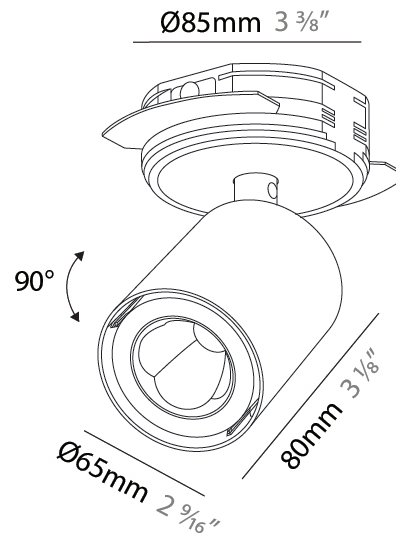

GENERAL

Series: Oiko Pro In
Brand: Prolicht
Division: Architectural
Mounting Type: Trimless
Mounting Location: Ceiling
Subcategory: Spots

PHYSICAL

Shape: Cylinder
Diameter (mm): 65
Diameter (in): 2 ⁹/₁₆
Height (mm): 120
Depth (mm): 50
Height (in): 4 ³/₄
Depth (in): 1 ¹⁵/₁₆
Light Distribution: Adjustable / Direct
Fixture Finish: SSR / BKV / CWI / CRY / HAB / UFT / ITA / RUA / FTG / MYG / LOD / PUS / FRO / FUP / KIA / POP / BLS / SPG / MEY / GOH / GUM / CHC / COM / ABZ / JAG / OBR / MOS / ROR
Fixture Material: Aluminum
Cut-out Measurements: 68mm / 2 11/16"

ELECTRICAL

Lamp Type: LED
Input Wattage (W): 14.4
Total Output Wattage (W): 13.1
Dimming: Tri-Mode (Non-Dimming and Phase Dimming (120Vac only) and 0-10V Dimming)
Driver Included: No
Driver Location: Remote
Driver Type: Constant Current - Universal
Driver Class: Class 2
Input Voltage (V): 120 - 277
Constant Current (MA): 700

LED

Number of LEDs: 1
Color Temperature (°K): 2700 / 3000 / 3500 / 4000
Max. Delivered Lumen (lm): 1175 - 1381
Nominal Lumen (lm): 1242 - 1460
CRI: >90 CRI
Lamp Life (hrs): 50000

OPTICAL

Beam Angle: 62
Adjustability: Rotational 350°; Tilt 90°

RATINGS AND CERTIFICATIONS

Certified By: CSA Certified to UL and CSA Standards
IP rating: IP20

PROJECT
TYPE
SPECIFIER
QUANTITY
DATE