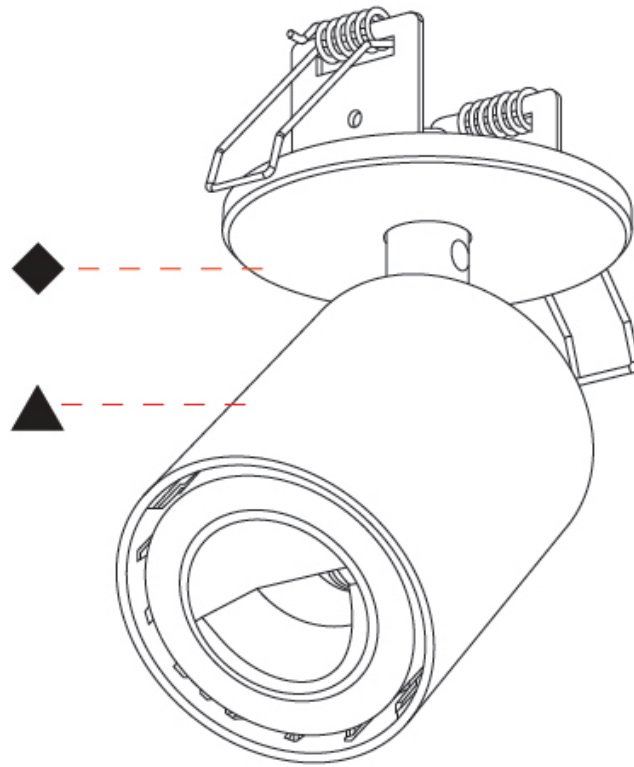

A3D342-

PROJECT

TYPE

SPECIFIER

QUANTITY

DATE