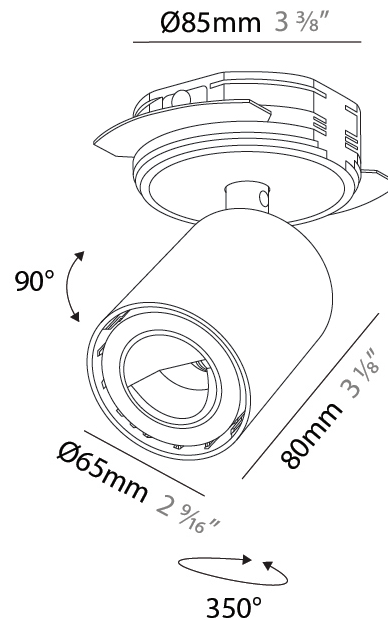

1. To build a product code in our configurator select the specify button on the base model # product page
2. To build a manual product code on this datasheet choose from the options listed below in blue font and add the suffix to the base model #

GENERAL

Series: Oiko Pro In
Brand: Prolicht
Division: Architectural
Mounting Type: Trimless
Mounting Location: Ceiling
Subcategory: Wallwash

PHYSICAL

Shape: Cylinder
Diameter (mm): 65
Diameter (in): 2 9/16
Height (mm): 120
Depth (mm): 50
Height (in): 4 3/4
Depth (in): 1 15/16
Ceiling Thickness (mm): 10 - 25
Ceiling Thickness (in): 1/16" - 1 3/16"
Light Distribution: Adjustable / Direct
Fixture Finish: SSR / BKV / CWI / CRY / HAB / UFT / ITA / RUA / FTG / MYG / LOD / PUS / FRO / FUP / KIA / POP / BLS / SPG / MEY / GOH / GUM / CHC / COM / ABZ / JAG / OBR / MOS / ROR
Fixture Material: Aluminum
Cut-out Measurements: 86mm / 3 3/8"

ELECTRICAL

Lamp Type: LED
Input Wattage (W): 19.1
Total Output Wattage (W): 17.3
Driver Included: No
Driver Location: Remote
Driver Type: Constant Current - Universal
Driver Class: Class 2
Input Voltage (V): 120 - 277
Constant Current (MA): 500

LED

Number of LEDs: 1
Color Temperature (°K): 2700 / 3000 / 3500 / 4000
Max. Delivered Lumen (lm): 1624 / 1632 / 1708 / 1724
Nominal Lumen (lm): 2040 / 2050 / 2146 / 2166
CRI: >90 CRI
Lamp Life (hrs): 50000

OPTICAL

Adjustability: Rotational 350°; Tilt 90°

RATINGS AND CERTIFICATIONS

Certified By: CSA Certified to UL and CSA Standards
IP rating: IP20