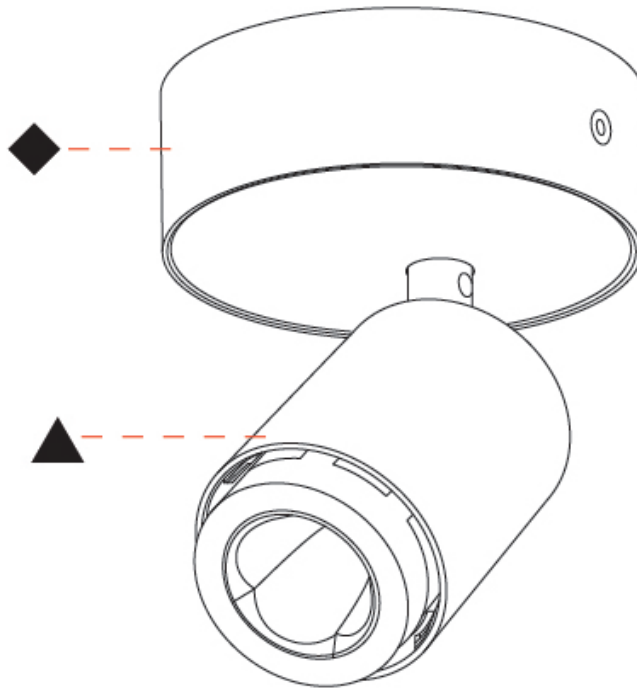

A3D348-

PROJECT

TYPE

SPECIFIER

QUANTITY

DATE

A