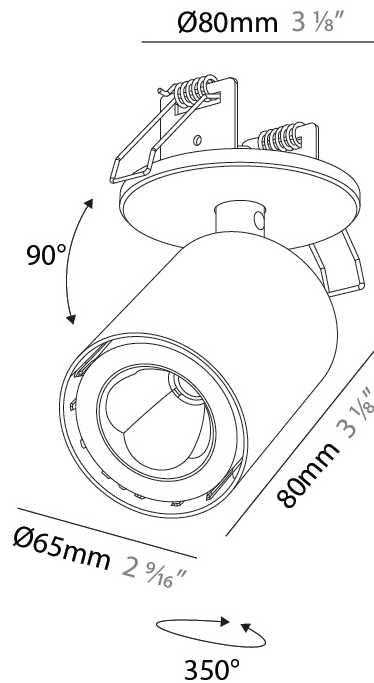

1. To build a product code in our configurator select the specify button on the base model # product page
2. To build a manual product code on this datasheet choose from the options listed below in blue font and add the suffix to the base model #

GENERAL

Series: Oiko Pro In
Brand: Prolicht
Division: Architectural
Mounting Type: Surface
Mounting Location: Ceiling
Subcategory: Spots

PHYSICAL

Shape: Cylinder
Diameter (mm): 65
Diameter (in): 2 9/16
Height (mm): 120
Depth (mm): 50
Height (in): 4 3/4
Depth (in): 1 15/16
Light Distribution: Adjustable / Direct
Fixture Finish: SSR / BKV / CWI / CRY / HAB / UFT / ITA / RUA / FTG / MYG / LOD / PUS / FRO / FUP / KIA / POP / BLS / SPG / MEY / GOH / GUM / CHC / COM / ABZ / JAG / OBR / MOS / ROR
Fixture Material: Aluminum
Cut-out Measurements: 68mm / 2 11/16"

ELECTRICAL

Lamp Type: LED
Input Wattage (W): 19
Total Output Wattage (W): 17.3
Driver Included: No
Driver Location: Remote
Driver Type: Constant Current - Universal
Driver Class: Class 2
Input Voltage (V): 120 - 277
Constant Current (MA): 500

LED

Number of LEDs: 1
Color Temperature (°K): 2700 / 3000 / 3500 / 4000
Max. Delivered Lumen (lm): 1656 / 1665 / 1743 / 1759
Nominal Lumen (lm): 2040 / 2050 / 2146 / 2166
CRI: >90 CRI
Lamp Life (hrs): 50000

OPTICAL

Beam Angle: 50
Adjustability: Rotational 350°; Tilt 90°

RATINGS AND CERTIFICATIONS

Certified By: CSA Certified to UL and CSA Standards
IP rating: IP20