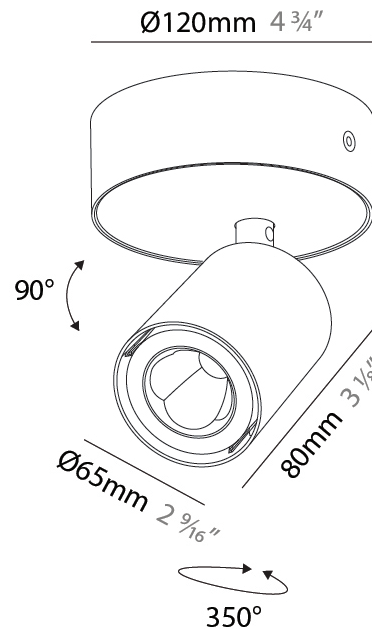

PROJECT	
TYPE	
SPECIFIER	
QUANTITY	
DATE	

OIKO PRO IN SURFACE

A3D350-

base number	Color	Finishes	Finishes
	Temperature	(Diamond)	(Triangle)

1. To build a product code in our configurator select the specify button on the base model # product page
2. To build a manual product code on this datasheet choose from the options listed below in blue font and add the suffix to the base model #

GENERAL

Series: Oiko Pro In
Brand: Prolicht
Division: Architectural
Mounting Type: Surface
Mounting Location: Ceiling
Subcategory: Spots

PHYSICAL

Shape: Cylinder
Diameter (mm): 65
Diameter (in): 2 ⁹/₁₆
Height (mm): 160
Height (in): 6 ³/₁₆
Light Distribution: Adjustable / Direct
Fixture Finish: SSR / BKV / CWI / CRY / HAB / UFT / ITA / RUA / FTG / MYG / LOD / PUS / FRO / FUP / KIA / POP / BLS / SPG / MEY / GOH / GUM / CHC / COM / ABZ / JAG / OBR / MOS / ROR
Fixture Material: Aluminum

ELECTRICAL

Lamp Type: LED
Input Wattage (W): 19.1
Total Output Wattage (W): 17.3
Driver Included: No
Driver Location: Integrated
Driver Type: Constant Current - Universal
Driver Class: Class 2
Input Voltage (V): 120 - 277

LED

Number of LEDs: 1
Color Temperature (°K): 2700 / 3000 / 3500 / 4000
Max. Delivered Lumen (lm): 1656 / 1665 / 1743 / 1759
Nominal Lumen (lm): 2040 / 2050 / 2146 / 2166
CRI: >90 CRI
Lamp Life (hrs): 50000

OPTICAL

Beam Angle: 60
Adjustability: Rotational 350°; Tilt 90°

RATINGS AND CERTIFICATIONS

Certified By: CSA Certified to UL and CSA Standards
IP rating: IP20