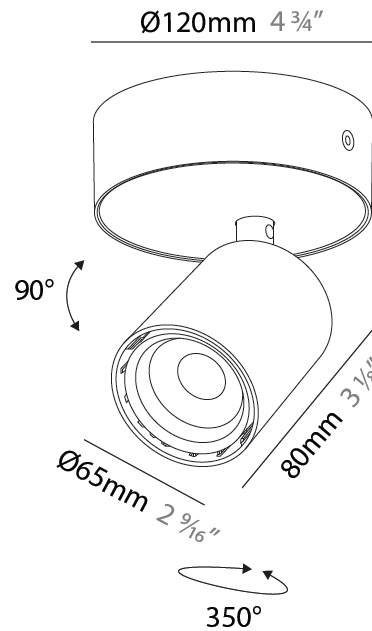

OIKO PRO IN SURFACE

A3D351-

base number   Color   Finishes   Finishes
Temperature   (Diamond)   (Triangle)

1. To build a product code in our configurator select the specify button on the base model # product page
2. To build a manual product code on this datasheet choose from the options listed below in blue font and add the suffix to the base model #

GENERAL

Series: Oiko Pro In
Brand: Prolicht
Division: Architectural
Mounting Type: Surface
Mounting Location: Ceiling
Subcategory: Spots

PHYSICAL

Shape: Cylinder
Diameter (mm): 65
Diameter (in): 2 ⁹/₁₆
Height (mm): 160
Height (in): 6 ³/₁₆
Light Distribution: Adjustable / Direct
Fixture Finish: SSR / BKV / CWI / CRY / HAB / UFT / ITA / RUA / FTG / MYG / LOD / PUS / FRO / FUP / KIA / POP / BLS / SPG / MEY / GOH / GUM / CHC / COM / ABZ / JAG / OBR / MOS / ROR
Fixture Material: Aluminum

ELECTRICAL

Lamp Type: LED
Input Wattage (W): 21
Total Output Wattage (W): 19.1
Driver Included: No
Driver Location: Integrated
Driver Type: Constant Current - Universal
Driver Class: Class 2
Input Voltage (V): 120 - 277

LED

Number of LEDs: 1
Color Temperature (°K): 2700 / 3000 / 3500 / 4000
Max. Delivered Lumen (lm): 1624 / 1632 / 1708 / 1724
Nominal Lumen (lm): 2040 / 2050 / 2146 / 2166
CRI: >90 CRI
Lamp Life (hrs): 50000

OPTICAL

Beam Angle: 14
Adjustability: Rotational 350°; Tilt 90°

RATINGS AND CERTIFICATIONS

Certified By: CSA Certified to UL and CSA Standards
IP rating: IP20

PROJECT
TYPE
SPECIFIER
QUANTITY
DATE