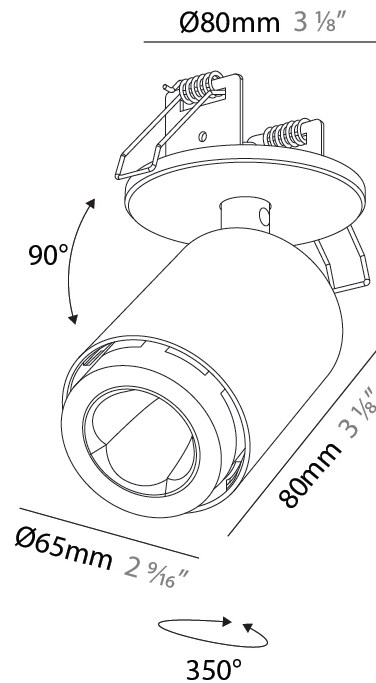

1. To build a product code in our configurator select the specify button on the base model # product page
2. To build a manual product code on this datasheet choose from the options listed below in blue font and add the suffix to the base model #

GENERAL

Series: Oiko Pro In
Brand: Prolicht
Division: Architectural
Mounting Type: Surface
Mounting Location: Ceiling
Subcategory: Spots

PHYSICAL

Shape: Cylinder
Diameter (mm): 65
Diameter (in): 2 9/16
Height (mm): 120
Depth (mm): 50
Height (in): 4 3/4
Depth (in): 1 15/16
Light Distribution: Adjustable / Direct
Fixture Finish: SSR / BKV / CWI / CRY / HAB / UFT / ITA / RUA / FTG / MYG / LOD / PUS / FRO / FUP / KIA / POP / BLS / SPG / MEY / GOH / GUM / CHC / COM / ABZ / JAG / OBR / MOS / ROR
Fixture Material: Aluminum
Cut-out Measurements: 68mm / 2 11/16"

ELECTRICAL

Lamp Type: LED
Input Wattage (W): 19.3
Total Output Wattage (W): 17.3
Driver Included: No
Driver Location: Remote
Driver Type: Constant Current - Universal
Driver Class: Class 2
Input Voltage (V): 120 - 277
Constant Current (MA): 500

LED

Number of LEDs: 1
Color Temperature (°K): 2700 / 3000 / 3500 / 4000
Max. Delivered Lumen (lm): 1510 / 1517 / 1588 / 1603
Nominal Lumen (lm): 2040 / 2050 / 2146 / 2166
CRI: >90 CRI
Lamp Life (hrs): 50000

OPTICAL

Beam Angle: 34
Adjustability: Rotational 350°; Tilt 90°

RATINGS AND CERTIFICATIONS

Certified By: CSA Certified to UL and CSA Standards
IP rating: IP20