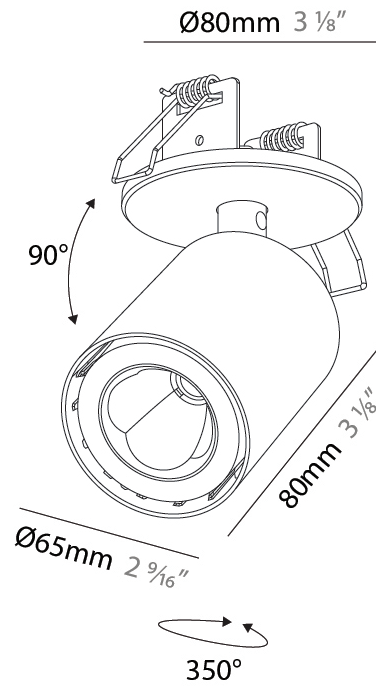

OIKO PRO IN SURFACE

A3D360- -

base number   Finishes (Diamond)   Finishes (Triangle)

1. To build a product code in our configurator select the specify button on the base model # product page
2. To build a manual product code on this datasheet choose from the options listed below in blue font and add the suffix to the base model #

GENERAL

Series: Oiko Pro In
Brand: Prolicht
Division: Architectural
Mounting Type: Surface
Mounting Location: Ceiling
Subcategory: Spots

PHYSICAL

Shape: Cylinder
Diameter (mm): 65
Diameter (in): 2 9/16
Height (mm): 120
Depth (mm): 50
Height (in): 4 3/4
Depth (in): 1 15/16
Light Distribution: Adjustable / Direct
Fixture Finish: SSR / BKV / CWI / CRY / HAB / UFT / ITA / RUA / FTG / MYG / LOD / PUS / FRO / FUP / KIA / POP / BLS / SPG / MEY / GOH / GUM / CHC / COM / ABZ / JAG / OBR / MOS / ROR
Fixture Material: Aluminum
Cut-out Measurements: 68mm / 2 11/16"

ELECTRICAL

Lamp Type: LED
Input Wattage (W): 14.4
Total Output Wattage (W): 13.1
Driver Included: No
Driver Location: Remote
Driver Type: Constant Current - Universal
Driver Class: Class 2
Input Voltage (V): 120 - 277
Constant Current (MA): 700

LED

Number of LEDs: 1
Color Temperature (°K): 2700 / 3000 / 3500 / 4000
Max. Delivered Lumen (lm): 1175 - 1381
Nominal Lumen (lm): 1242 - 1460
CRI: >90 CRI
Lamp Life (hrs): 50000

OPTICAL

Beam Angle: 62
Adjustability: Rotational 350°; Tilt 90°

RATINGS AND CERTIFICATIONS

Certified By: CSA Certified to UL and CSA Standards
IP rating: IP20