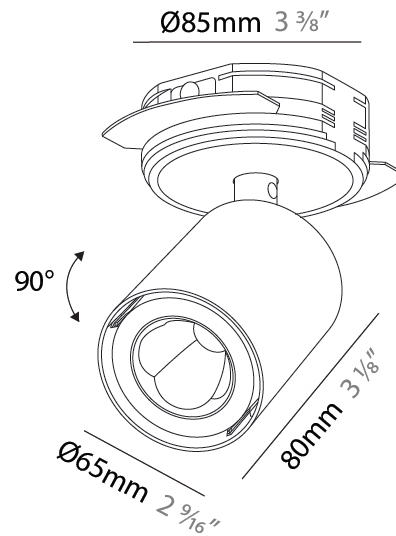

OIKO PRO IN TRIMLESS

A3D363-

base number	Finishes (Diamond)	Finishes (Triangle)

1. To build a product code in our configurator select the specify button on the base model # product page
2. To build a manual product code on this datasheet choose from the options listed below in blue font and add the suffix to the base model #

GENERAL

Series: Oiko Pro In
Brand: Prolicht
Division: Architectural
Mounting Type: Trimless
Mounting Location: Ceiling
Subcategory: Spots

PHYSICAL

Shape: Cylinder
Diameter (mm): 65
Diameter (in): 2 9/16
Height (mm): 120
Depth (mm): 50
Height (in): 4 3/4
Depth (in): 1 15/16
Light Distribution: Adjustable / Direct
Fixture Finish: SSR / BKV / CWI / CRY / HAB / UFT / ITA / RUA / FTG / MYG / LOD / PUS / FRO / FUP / KIA / POP / BLS / SPG / MEY / GOH / GUM / CHC / COM / ABZ / JAG / OBR / MOS / ROR
Fixture Material: Aluminum
Cut-out Measurements: 86mm / 3 3/8"

ELECTRICAL

Lamp Type: LED
Input Wattage (W): 14.4
Total Output Wattage (W): 13.1
Driver Included: No
Driver Location: Remote
Driver Type: Constant Current - Universal
Driver Class: Class 2
Input Voltage (V): 120 - 277
Constant Current (MA): 700

LED

Number of LEDs: 1
Color Temperature (°K): 2700 / 3000 / 3500 / 4000
Max. Delivered Lumen (lm): 1008 - 1186
Nominal Lumen (lm): 1242 - 1460
CRI: >90 CRI
Lamp Life (hrs): 50000

OPTICAL

Beam Angle: 50
Adjustability: Rotational 350°; Tilt 90°

RATINGS AND CERTIFICATIONS

Certified By: CSA Certified to UL and CSA Standards
IP rating: IP20