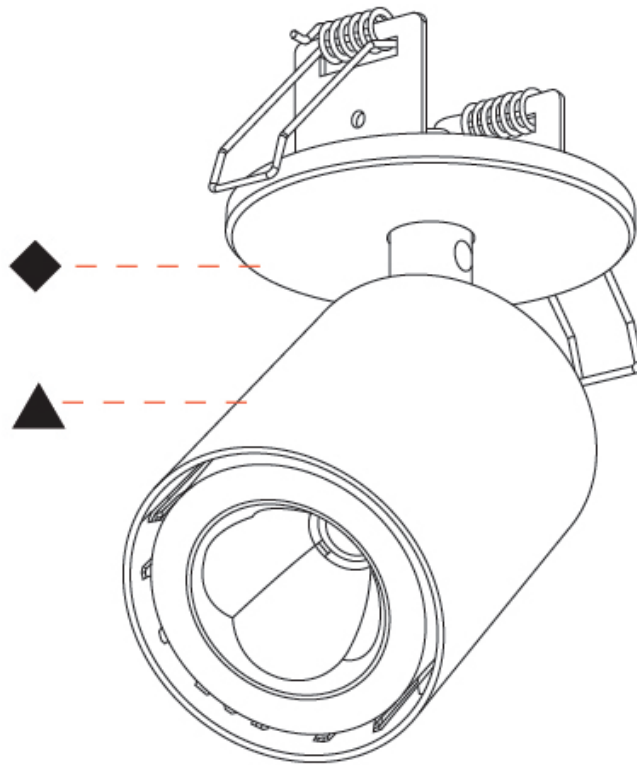

A3D345-

PROJECT

TYPE

SPECIFIER

QUANTITY

DATE

A