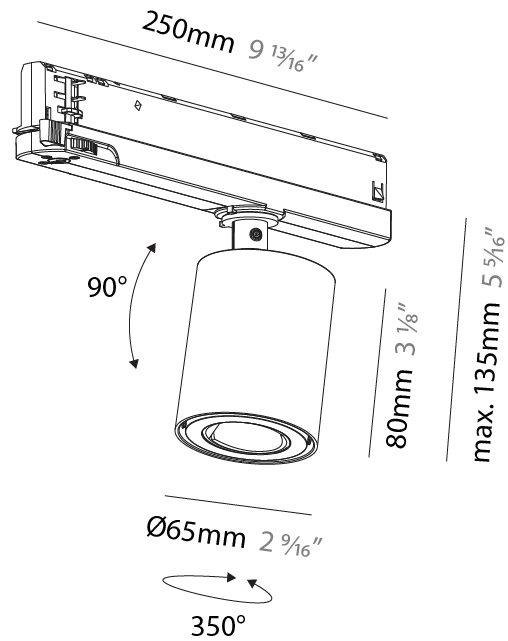

A3T206-

base number	LED Dimming	Color Temperature	Finishes (Diamond)	Finishes (Triangle)	Finish Options

1. To build a product code in our configurator select the specify button on the base model # product page
2. To build a manual product code on this datasheet choose from the options listed below in blue font and add the suffix to the base model #

GENERAL

Series: Oiko Pro In
Brand: Prolicht
Division: Architectural
Mounting Type: Track
Mounting Location: Ceiling
Subcategory: Wallwash

PHYSICAL

Shape: Cylinder
Diameter (mm): 65
Diameter (in): 2 9/16
Length (mm): 250
Length (in): 9 13/16
Height (mm): 80
Height (in): 3 1/8
Light Distribution: Adjustable / Direct
Fixture Finish: SSR / BKV / CWI / CRY / HAB / UFT / ITA / RUA / FTG / MYG / LOD / PUS / FRO / FUP / KIA / POP / BLS / SPG / MEY / GOH / GUM / CHC / COM / ABZ / JAG / OBR / MOS / ROR
Holder Finish: WHI / BLK
Fixture Material: Aluminum

ELECTRICAL

Lamp Type: LED
Input Wattage (W): 19
Total Output Wattage (W): 17.3
Dimming: Non-Dimmable / 0-10V Dimming
Driver Included: Yes
Driver Location: Integrated
Driver Type: Constant Current - 120Vac
Driver Class: Class 2
Input Voltage (V): 120

LED

Number of LEDs: 1
Color Temperature (°K): 2700 / 3000 / 3500 / 4000
Max. Delivered Lumen (lm): 1516 / 1632 / 1690 / 1724
Nominal Lumen (lm): 1905 / 2050 / 2123 / 2166
CRI: >90 CRI
Lamp Life (hrs): 50000

OPTICAL

RATINGS AND CERTIFICATIONS

Certified By: CSA Certified to UL and CSA Standards
IP rating: IP20