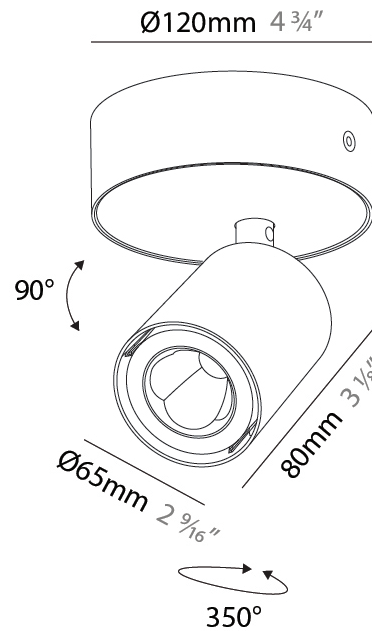

OIKO PRO IN SURFACE

A3D349-

base number   Color   Finishes   Finishes
Temperature   (Diamond)   (Triangle)

1. To build a product code in our configurator select the specify button on the base model # product page
2. To build a manual product code on this datasheet choose from the options listed below in blue font and add the suffix to the base model #

GENERAL

Series: Oiko Pro In
Brand: Prolicht
Division: Architectural
Mounting Type: Surface
Mounting Location: Ceiling
Subcategory: Spots

PHYSICAL

Shape: Cylinder
Diameter (mm): 65
Diameter (in): 2 ⁹/₁₆
Height (mm): 160
Height (in): 6 ³/₁₆
Light Distribution: Adjustable / Direct
Fixture Finish: SSR / BKV / CWI / CRY / HAB / UFT / ITA / RUA / FTG / MYG / LOD / PUS / FRO / FUP / KIA / POP / BLS / SPG / MEY / GOH / GUM / CHC / COM / ABZ / JAG / OBR / MOS / ROR
Fixture Material: Aluminum

ELECTRICAL

Lamp Type: LED
Input Wattage (W): 19.1
Total Output Wattage (W): 17.3
Driver Included: No
Driver Location: Integrated
Driver Type: Constant Current - Universal
Driver Class: Class 2
Input Voltage (V): 120 - 277

LED

Number of LEDs: 1
Color Temperature (°K): 2700 / 3000 / 3500 / 4000
Max. Delivered Lumen (lm): 1510 / 1517 / 1588 / 1603
Nominal Lumen (lm): 2040 / 2050 / 2146 / 2166
CRI: >90 CRI
Lamp Life (hrs): 50000

OPTICAL

Beam Angle: 50
Adjustability: Rotational 350°; Tilt 90°

RATINGS AND CERTIFICATIONS

Certified By: CSA Certified to UL and CSA Standards
IP rating: IP20

PROJECT
TYPE
SPECIFIER
QUANTITY
DATE