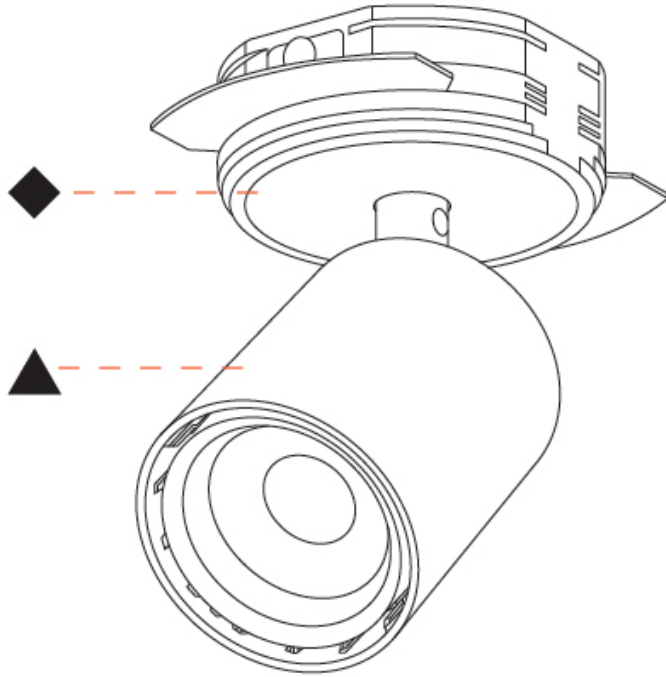

A3D353-

PROJECT

TYPE

SPECIFIER

QUANTITY

DATE