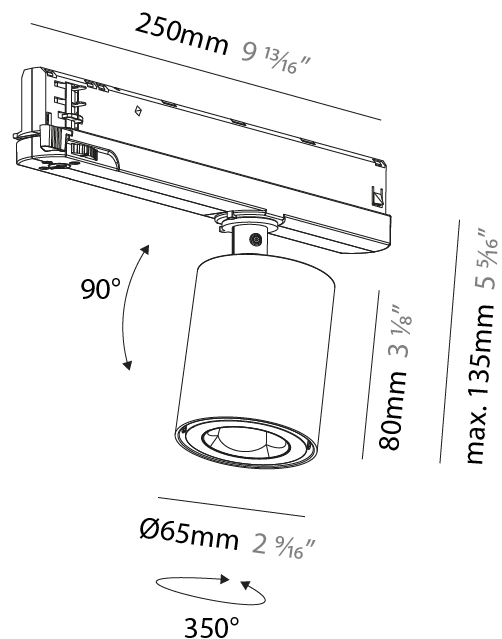

1. To build a product code in our configurator select the specify button on the base model # product page
2. To build a manual product code on this datasheet choose from the options listed below in blue font and add the suffix to the base model #

GENERAL

Series: Oiko Pro In
Brand: Prolicht
Division: Architectural
Mounting Type: Track
Mounting Location: Ceiling
Subcategory: Spots

PHYSICAL

Shape: Cylinder
Diameter (mm): 65
Diameter (in): 2 9/16
Length (mm): 250
Length (in): 9 13/16
Height (mm): 80
Height (in): 3 1/8
Max. Overall Height (mm): 135
Max. Overall Height (in): 5 5/16
Light Distribution: Adjustable / Direct
Fixture Finish: SSR / BKV / CWI / CRY / HAB / UFT / ITA / RUA / FTG / MYG / LOD / PUS / FRO / FUP / KIA / POP / BLS / SPG / MEY / GOH / GUM / CHC / COM / ABZ / JAG / OBR / MOS / ROR
Holder Finish: WHI / BLK
Fixture Material: Aluminum

ELECTRICAL

Lamp Type: LED
Input Wattage (W): 19
Total Output Wattage (W): 17.3
Dimming: Non-Dimmable / 0-10V Dimming
Driver Included: Yes
Driver Location: Integrated
Driver Type: Constant Current - 120Vac
Driver Class: Class 2
Input Voltage (V): 120

LED

Number of LEDs: 1
Color Temperature (°K): 2700 / 3000 / 3500 / 4000
Max. Delivered Lumen (lm): 1699 / 1829 / 1893 / 1932
Nominal Lumen (lm): 1905 / 2050 / 2123 / 2166
CRI: >90 CRI
Lamp Life (hrs): 50000

OPTICAL

Reflector°: 60

RATINGS AND CERTIFICATIONS

Certified By: CSA Certified to UL and CSA Standards
IP rating: IP20