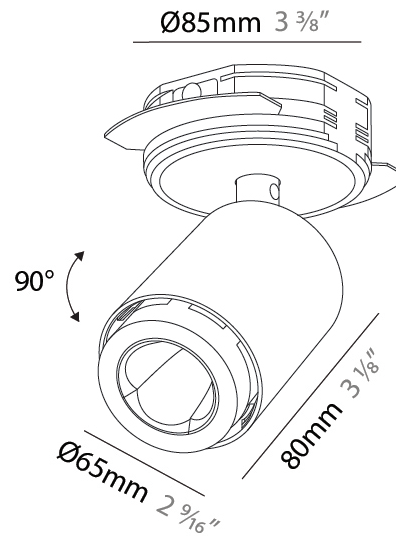

1. To build a product code in our configurator select the specify button on the base model # product page
2. To build a manual product code on this datasheet choose from the options listed below in blue font and add the suffix to the base model #

GENERAL

Series: Oiko Pro In
Brand: Prolicht
Division: Architectural
Mounting Type: Trimless
Mounting Location: Ceiling
Subcategory: Spots

PHYSICAL

Shape: Cylinder
Diameter (mm): 65
Diameter (in): 2 9/16
Height (mm): 120
Depth (mm): 50
Height (in): 4 3/4
Depth (in): 1 15/16
Light Distribution: Adjustable / Direct
Fixture Finish: SSR / BKV / CWI / CRY / HAB / UFT / ITA / RUA / FTG / MYG / LOD / PUS / FRO / FUP / KIA / POP / BLS / SPG / MEY / GOH / GUM / CHC / COM / ABZ / JAG / OBR / MOS / ROR
Fixture Material: Aluminum
Cut-out Measurements: 86mm / 3 3/8"

ELECTRICAL

Lamp Type: LED
Input Wattage (W): 19.1
Total Output Wattage (W): 17.3
Driver Included: No
Driver Location: Remote
Driver Type: Constant Current - Universal
Driver Class: Class 2
Input Voltage (V): 120 - 277
Constant Current (MA): 500

LED

Number of LEDs: 1
Color Temperature (°K): 2700 / 3000 / 3500 / 4000
Max. Delivered Lumen (lm): 1510 / 1517 / 1588 / 1603
Nominal Lumen (lm): 2040 / 2050 / 2146 / 2166
CRI: >90 CRI
Lamp Life (hrs): 50000

OPTICAL

Beam Angle: 34
Adjustability: Rotational 350°; Tilt 90°

RATINGS AND CERTIFICATIONS

Certified By: CSA Certified to UL and CSA Standards
IP rating: IP20