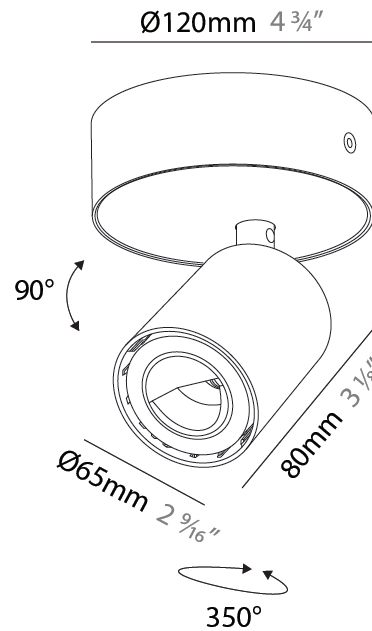

OIKO PRO IN SURFACE

A3D347-

base number   Color   Finishes   Finishes
Temperature   (Diamond)   (Triangle)

1. To build a product code in our configurator select the specify button on the base model # product page
2. To build a manual product code on this datasheet choose from the options listed below in blue font and add the suffix to the base model #

GENERAL

Series: Oiko Pro In
Brand: Prolicht
Division: Architectural
Mounting Type: Surface
Mounting Location: Ceiling
Subcategory: Wallwash

PHYSICAL

Shape: Cylinder
Diameter (mm): 65
Diameter (in): 2 ⁹/₁₆
Height (mm): 160
Height (in): 6 ³/₁₆
Light Distribution: Adjustable / Direct
Fixture Finish: SSR / BKV / CWI / CRY / HAB / UFT / ITA / RUA / FTG / MYG / LOD / PUS / FRO / FUP / KIA / POP / BLS / SPG / MEY / GOH / GUM / CHC / COM / ABZ / JAG / OBR / MOS / ROR
Fixture Material: Aluminum

ELECTRICAL

Lamp Type: LED
Input Wattage (W): 19.1
Total Output Wattage (W): 17.3
Driver Included: No
Driver Location: Integrated
Driver Type: Constant Current - Universal
Driver Class: Class 2
Input Voltage (V): 120 - 277

LED

Number of LEDs: 1
Color Temperature (°K): 2700 / 3000 / 3500 / 4000
Max. Delivered Lumen (lm): 1624 / 1632 / 1708 / 1724
Nominal Lumen (lm): 2040 / 2050 / 2146 / 2166
CRI: >90 CRI
Lamp Life (hrs): 50000

OPTICAL

Adjustability: Rotational 350°; Tilt 90°

RATINGS AND CERTIFICATIONS

Certified By: CSA Certified to UL and CSA Standards
IP rating: IP20

PROJECT
TYPE
SPECIFIER
QUANTITY
DATE